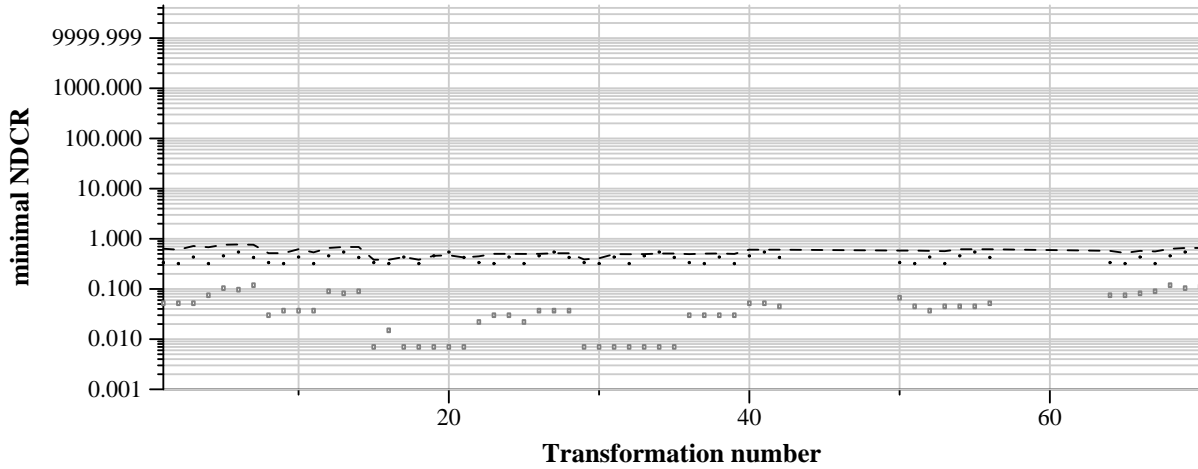

TRECVID 2011: copy detection results (balanced application profile)

Run name: INRIA-TEXMEX.m.balanced.audioonly  
Run type: audio+video

Run score (dot) versus median (---) versus best (box) by transformation

Run score (dot) versus median (---) versus best (box) by transformation

Run score (dot) versus median (---) versus best (box) by transformation