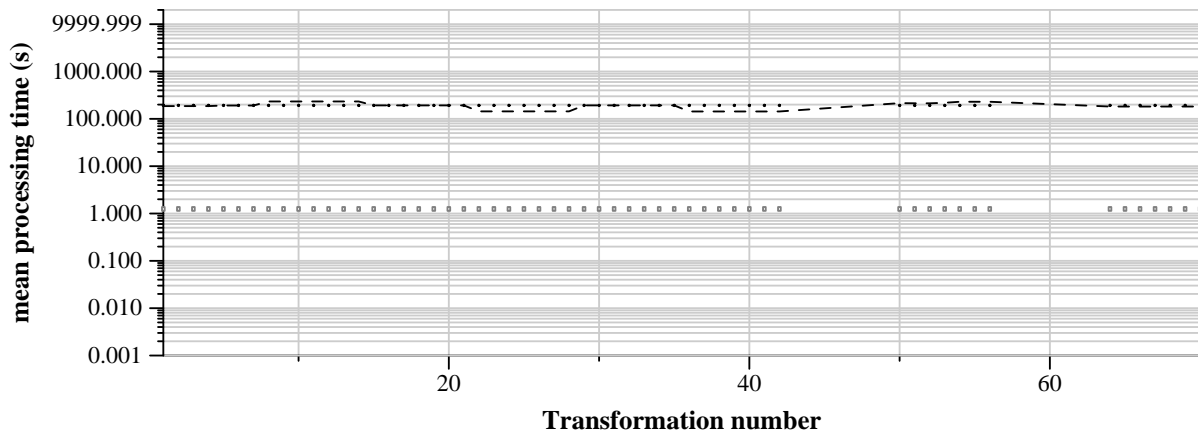

TRECVID 2011: copy detection results (balanced application profile)

Run name: INRIA-TEXMEX.m.balanced.audioonly  
Run type: audio+video

Run score (dot) versus median (---) versus best (box) by transformation

Run score (dot) versus median (---) versus best (box) by transformation

Run score (dot) versus median (---) versus best (box) by transformation