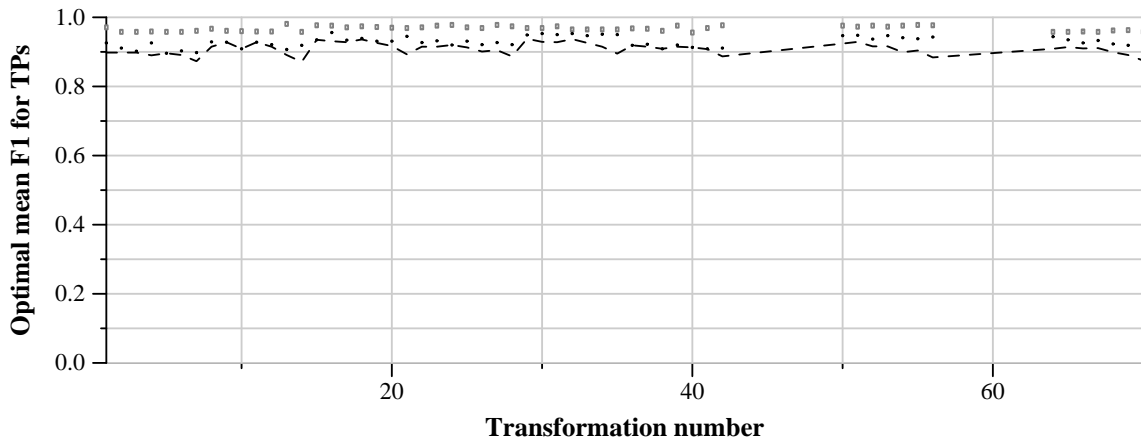

TRECVID 2011: copy detection results (balanced application profile)

Run name: INRIA-TEXMEX.m.balanced.themis  
Run type: audio+video

Run score (dot) versus median (---) versus best (box) by transformation

Run score (dot) versus median (---) versus best (box) by transformation

Run score (dot) versus median (---) versus best (box) by transformation