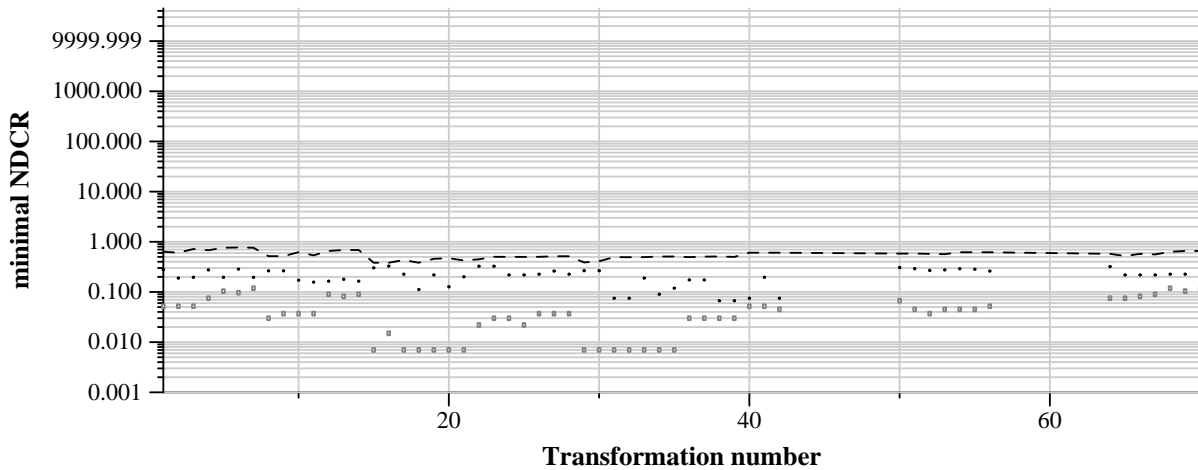

TRECVID 2011: copy detection results (balanced application profile)

Run name: INRIA-TEXMEX.m.balanced.themis  
Run type: audio+video

Run score (dot) versus median (---) versus best (box) by transformation

Run score (dot) versus median (---) versus best (box) by transformation

Run score (dot) versus median (---) versus best (box) by transformation