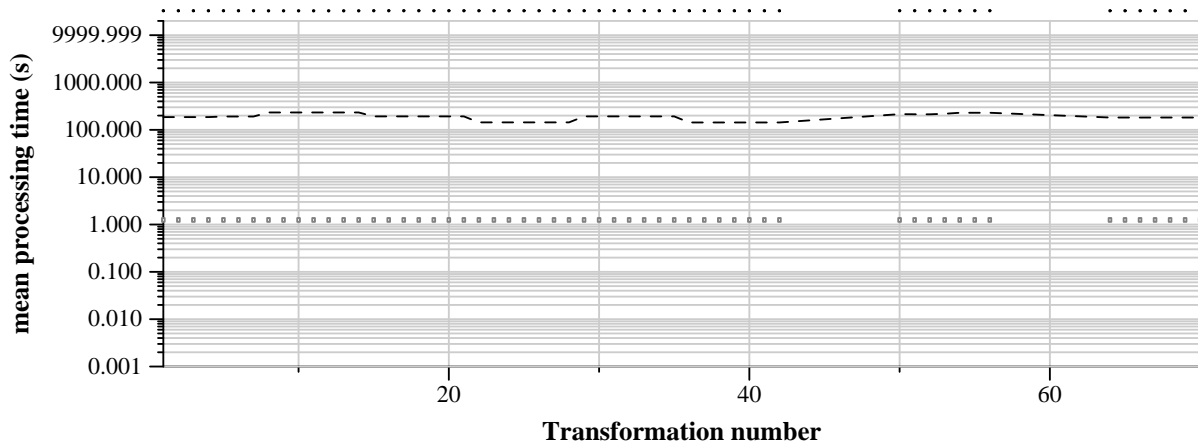

TRECVID 2011: copy detection results (balanced application profile)

Run name: INRIA-TEXMEX.m.balanced.themis  
Run type: audio+video

Run score (dot) versus median (---) versus best (box) by transformation

Run score (dot) versus median (---) versus best (box) by transformation

Run score (dot) versus median (---) versus best (box) by transformation