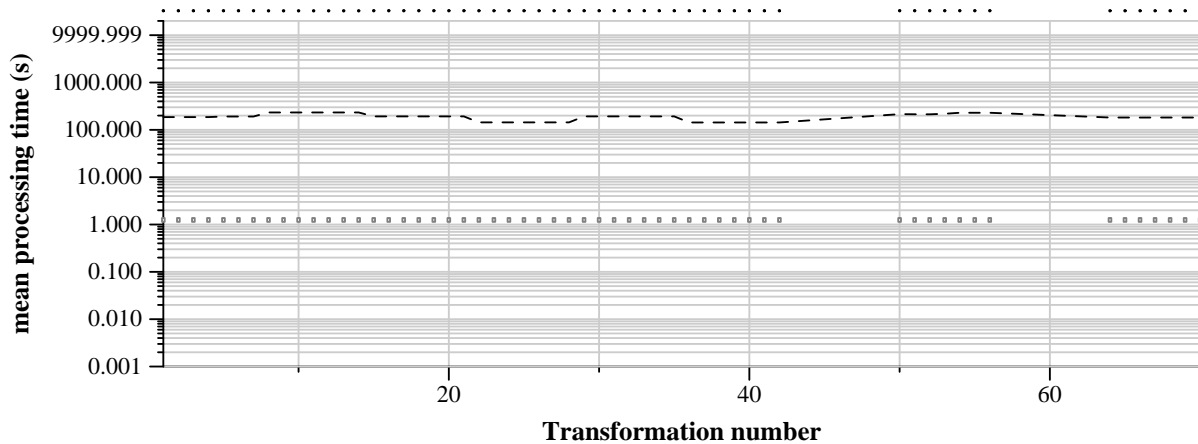

TRECVID 2011: copy detection results (balanced application profile)

Run name: INRIA-TEXMEX.m.balanced.zozo
Run type: audio+video

Run score (dot) versus median (---) versus best (box) by transformation

Run score (dot) versus median (---) versus best (box) by transformation

Run score (dot) versus median (---) versus best (box) by transformation