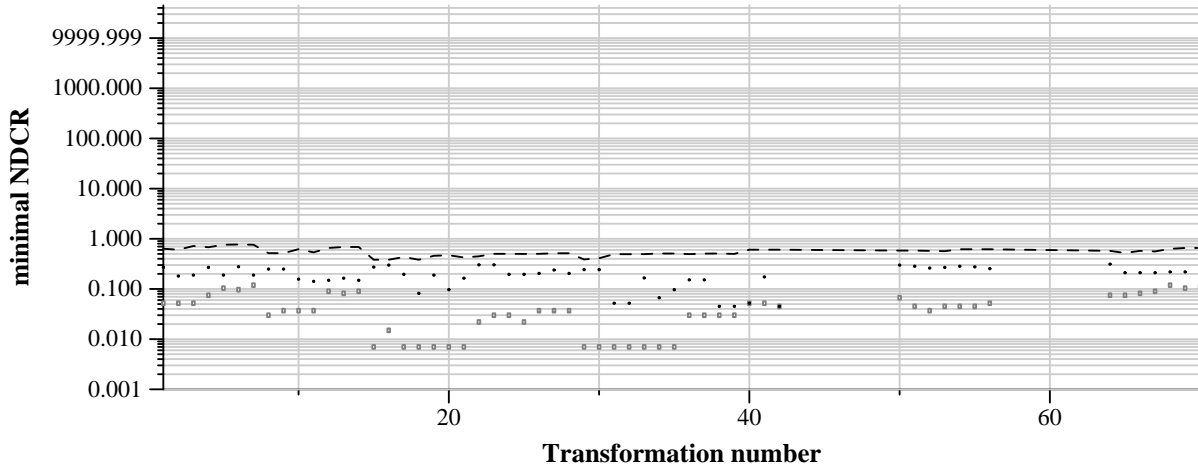

TRECVID 2011: copy detection results (balanced application profile)

Run name: INRIA-TEXMEX.m.balanced.zozo
Run type: audio+video

Run score (dot) versus median (---) versus best (box) by transformation

Run score (dot) versus median (---) versus best (box) by transformation

Run score (dot) versus median (---) versus best (box) by transformation