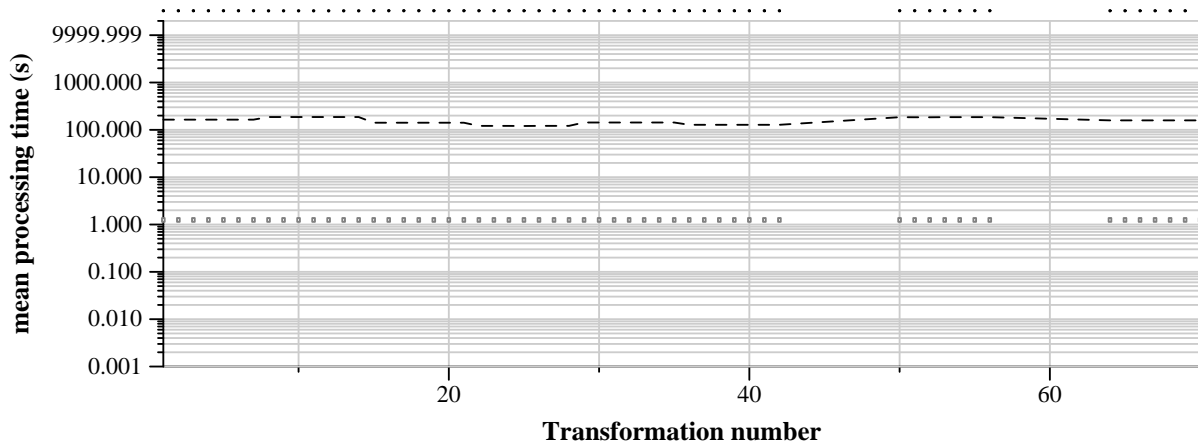

TRECVID 2011: copy detection results (no false alarms application profile)

Run name: INRIA-TEXMEX.m.nofa.tyche
Run type: audio+video

Run score (dot) versus median (---) versus best (box) by transformation

Run score (dot) versus median (---) versus best (box) by transformation

Run score (dot) versus median (---) versus best (box) by transformation