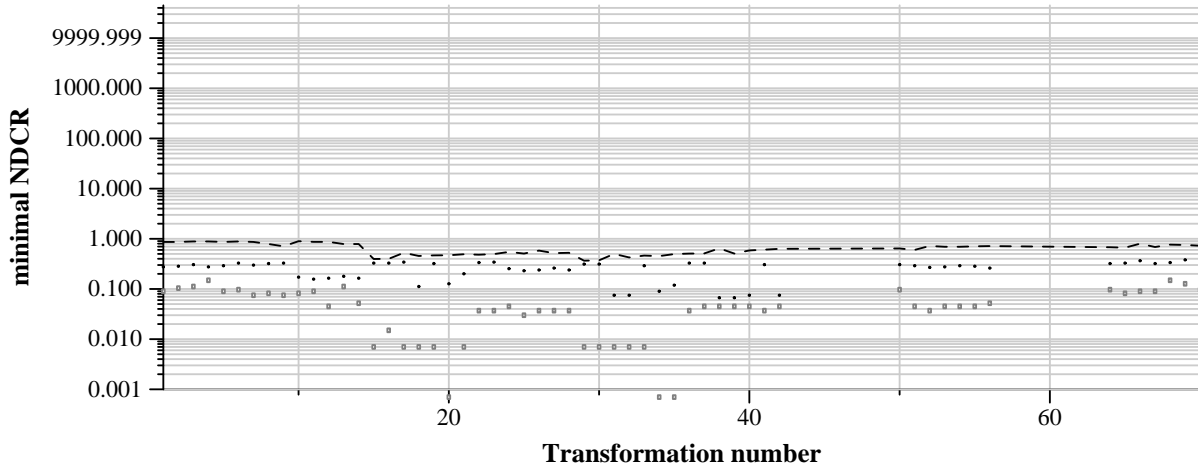

TRECVID 2011: copy detection results (no false alarms application profile)

Run name: INRIA-TEXMEX.m.nofa.tyche
Run type: audio+video

Run score (dot) versus median (---) versus best (box) by transformation

Run score (dot) versus median (---) versus best (box) by transformation

Run score (dot) versus median (---) versus best (box) by transformation