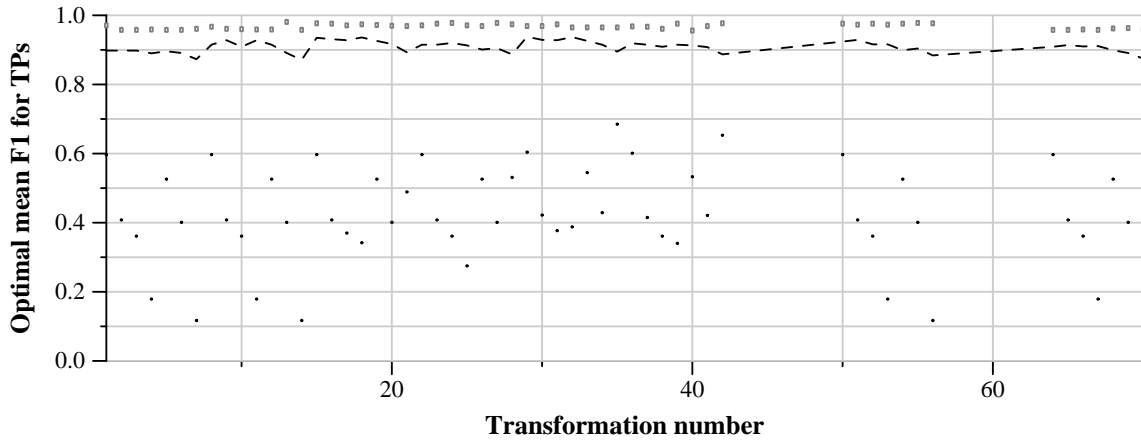

TRECVID 2011: copy detection results (balanced application profile)

Run name: ITU_MSPR.m.balanced.ITUMSPR2
Run type: audio+video

Run score (dot) versus median (---) versus best (box) by transformation

Run score (dot) versus median (---) versus best (box) by transformation

Run score (dot) versus median (---) versus best (box) by transformation