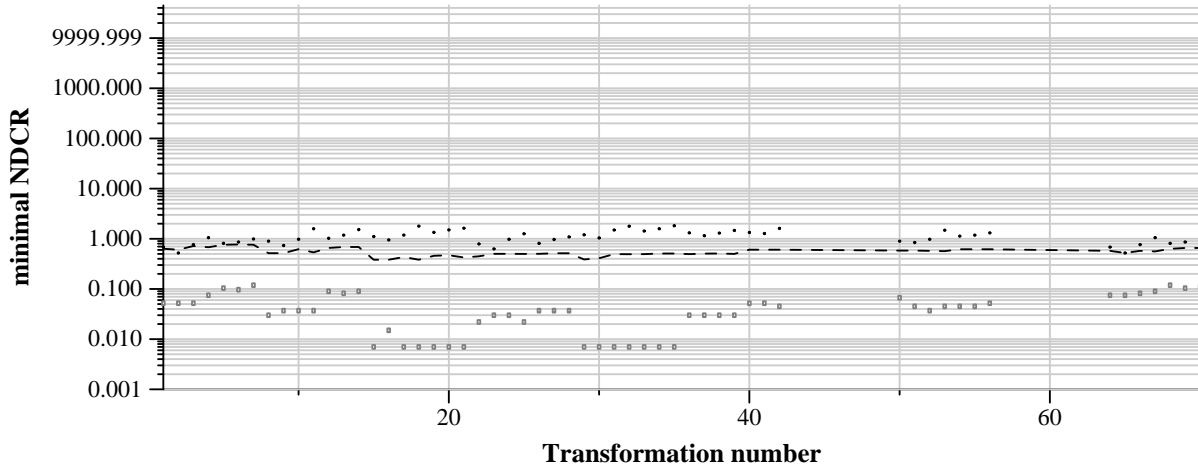

TRECVID 2011: copy detection results (balanced application profile)

Run name: ITU_MSPR.m.balanced.ITUMSPR2
Run type: audio+video

Run score (dot) versus median (---) versus best (box) by transformation

Run score (dot) versus median (---) versus best (box) by transformation

Run score (dot) versus median (---) versus best (box) by transformation