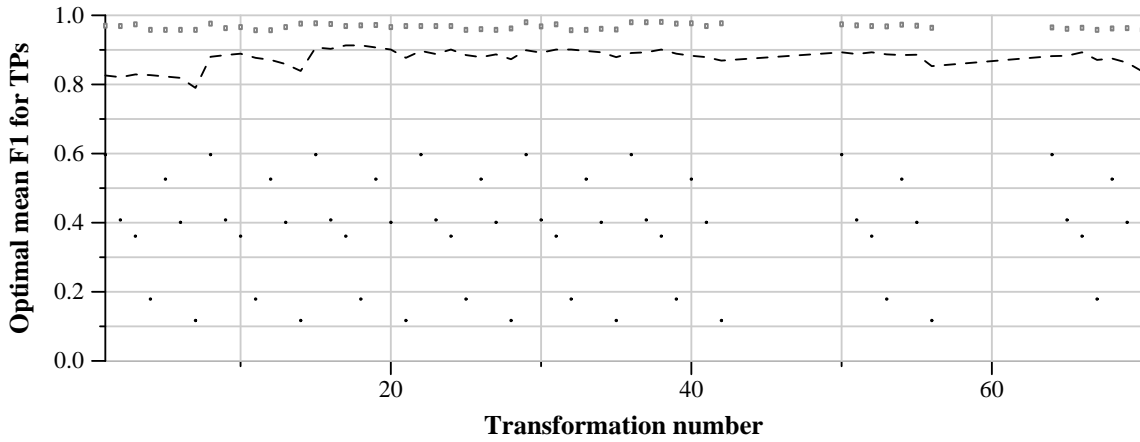

TRECVID 2011: copy detection results (no false alarms application profile)

Run name: ITU_MSPR.m.nofa.ITUMSPR1
Run type: audio+video

Run score (dot) versus median (---) versus best (box) by transformation

Run score (dot) versus median (---) versus best (box) by transformation

Run score (dot) versus median (---) versus best (box) by transformation