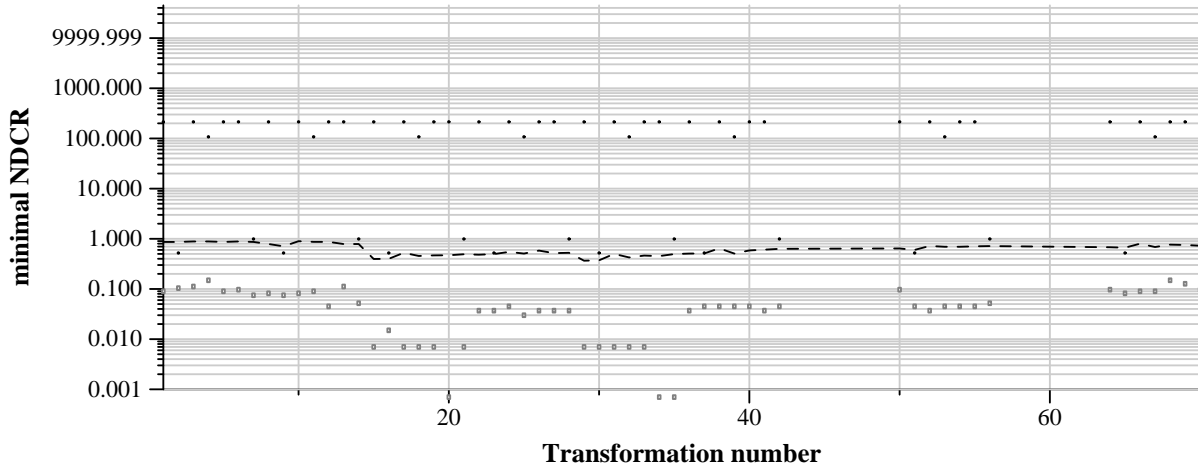

TRECVID 2011: copy detection results (no false alarms application profile)

Run name: ITU_MSPR.m.nofa.ITUMSPR1
Run type: audio+video

Run score (dot) versus median (---) versus best (box) by transformation

Run score (dot) versus median (---) versus best (box) by transformation

Run score (dot) versus median (---) versus best (box) by transformation