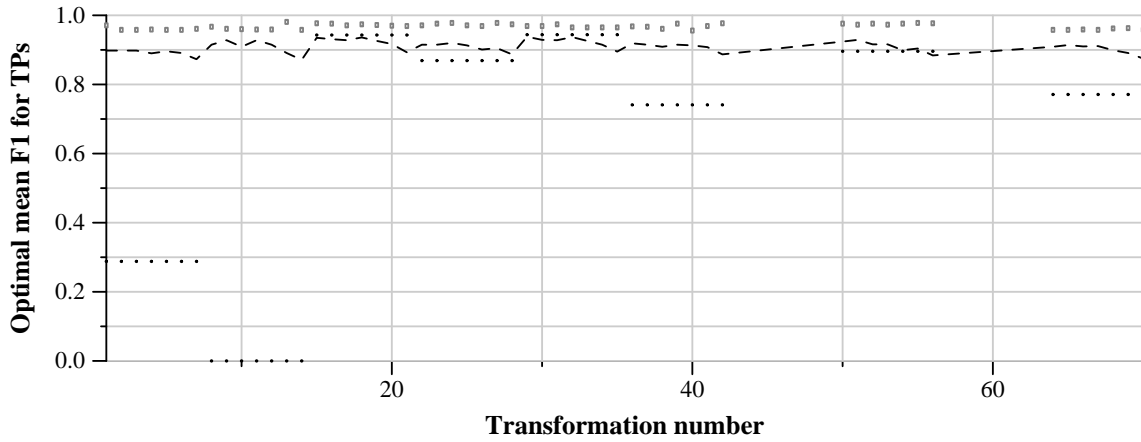

TRECVID 2011: copy detection results (balanced application profile)

Run name: KDDILabs.m.balanced.4sys  
Run type: audio+video

Run score (dot) versus median (---) versus best (box) by transformation

Run score (dot) versus median (---) versus best (box) by transformation

Run score (dot) versus median (---) versus best (box) by transformation