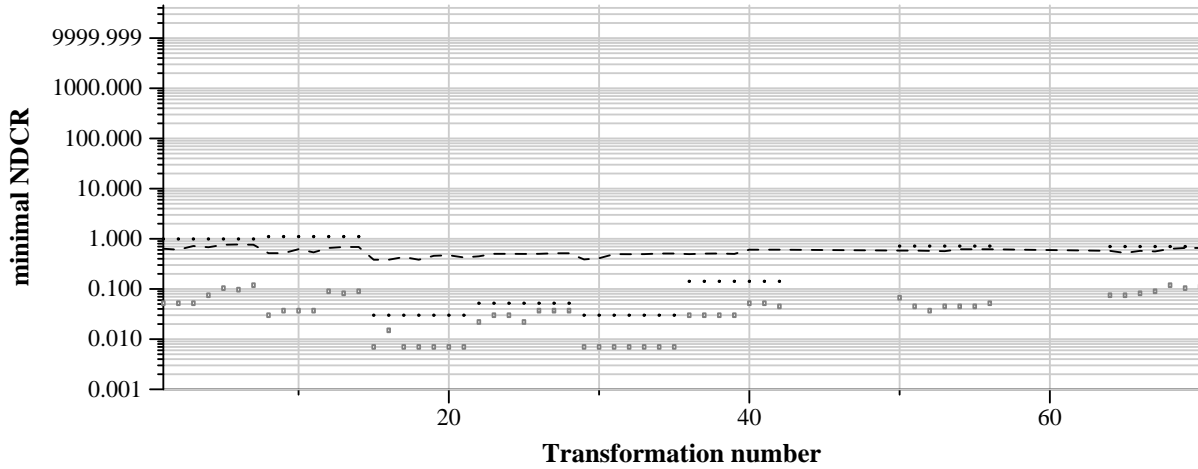

TRECVID 2011: copy detection results (balanced application profile)

Run name: KDDILabs.m.balanced.4sys  
Run type: audio+video

Run score (dot) versus median (---) versus best (box) by transformation

Run score (dot) versus median (---) versus best (box) by transformation

Run score (dot) versus median (---) versus best (box) by transformation