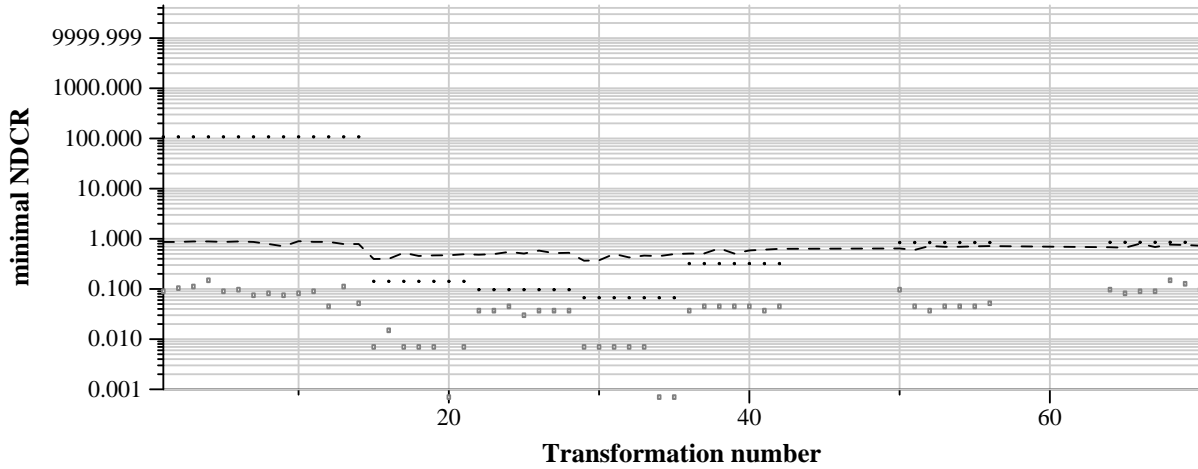

TRECVID 2011: copy detection results (no false alarms application profile)

Run name: KDDILabs.m.nofa.2sys
Run type: audio+video

Run score (dot) versus median (---) versus best (box) by transformation

Run score (dot) versus median (---) versus best (box) by transformation

Run score (dot) versus median (---) versus best (box) by transformation