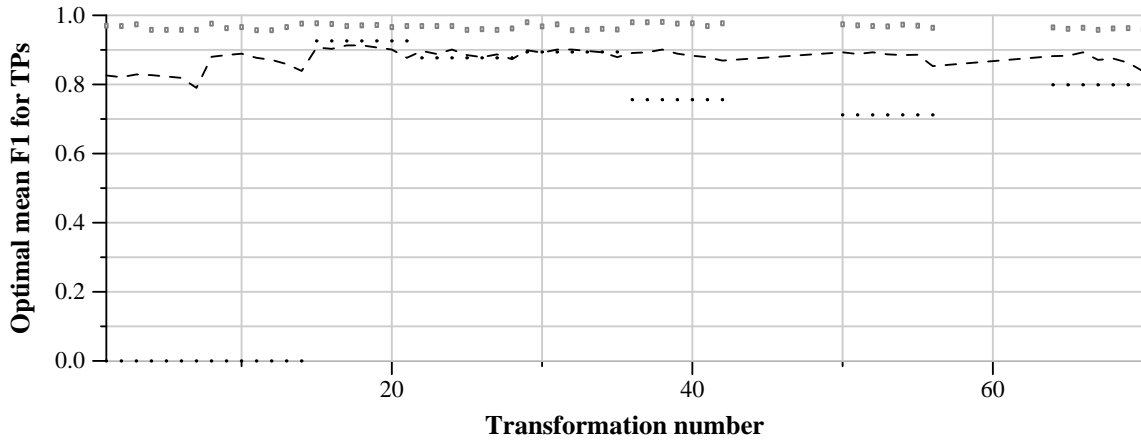

TRECVID 2011: copy detection results (no false alarms application profile)

Run name: KDDILabs.m.nofa.2sys
Run type: audio+video

Run score (dot) versus median (---) versus best (box) by transformation

Run score (dot) versus median (---) versus best (box) by transformation

Run score (dot) versus median (---) versus best (box) by transformation