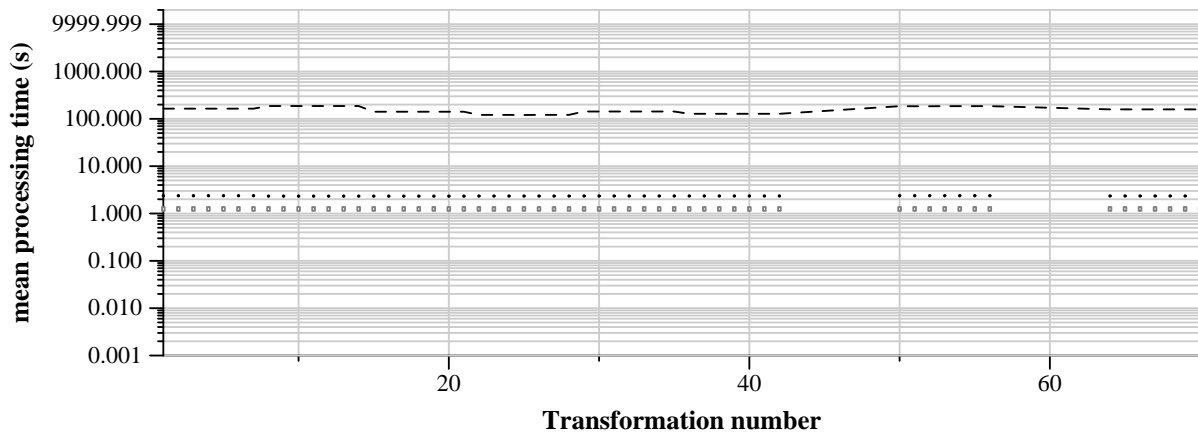

TRECVID 2011: copy detection results (no false alarms application profile)

Run name: KDDILabs.m.nofa.2sys
Run type: audio+video

Run score (dot) versus median (---) versus best (box) by transformation

Run score (dot) versus median (---) versus best (box) by transformation

Run score (dot) versus median (---) versus best (box) by transformation