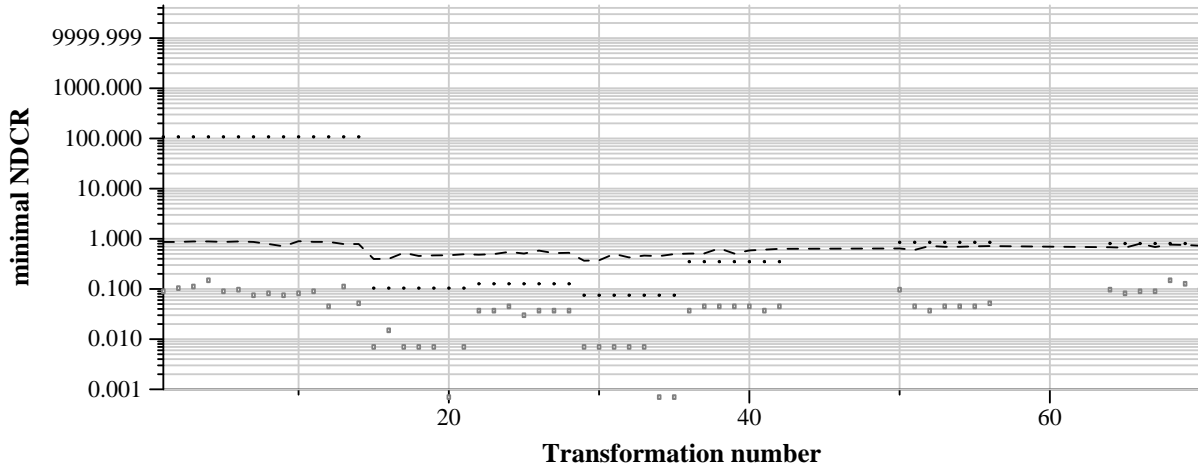

TRECVID 2011: copy detection results (no false alarms application profile)

Run name: KDDILabs.m.nofa.base
Run type: audio+video

Run score (dot) versus median (---) versus best (box) by transformation

Run score (dot) versus median (---) versus best (box) by transformation

Run score (dot) versus median (---) versus best (box) by transformation