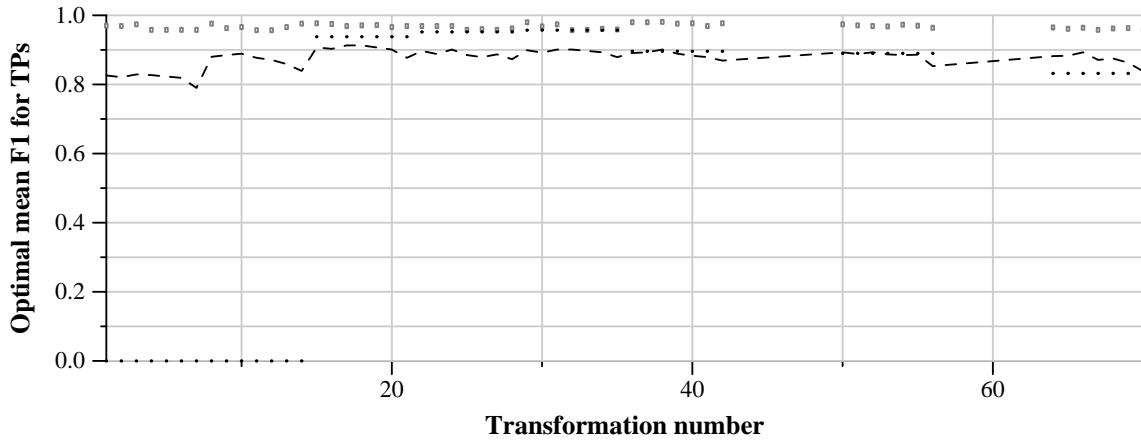

TRECVID 2011: copy detection results (no false alarms application profile)

Run name: KDDILabs.m.nofa.base
Run type: audio+video

Run score (dot) versus median (---) versus best (box) by transformation

Run score (dot) versus median (---) versus best (box) by transformation

Run score (dot) versus median (---) versus best (box) by transformation