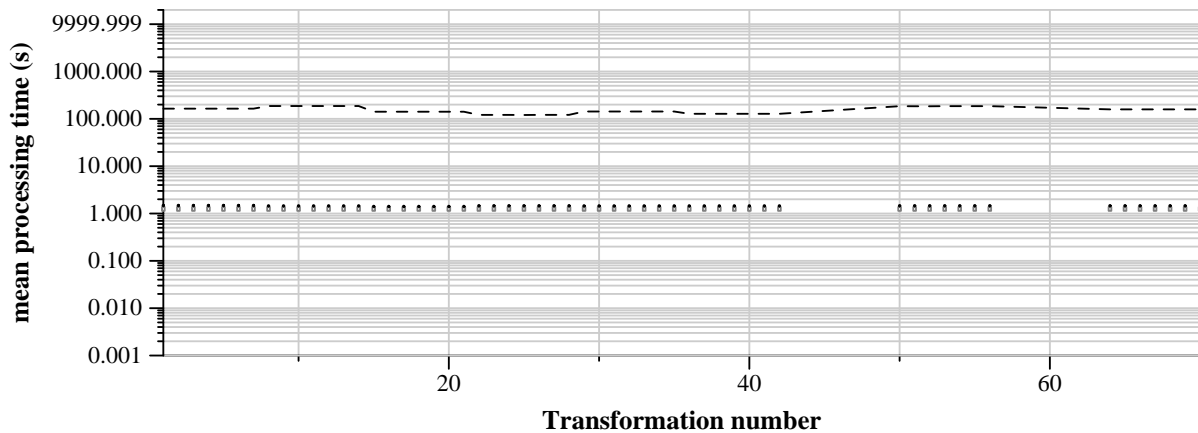

TRECVID 2011: copy detection results (no false alarms application profile)

Run name: KDDILabs.m.nofa.base
Run type: audio+video

Run score (dot) versus median (---) versus best (box) by transformation

Run score (dot) versus median (---) versus best (box) by transformation

Run score (dot) versus median (---) versus best (box) by transformation