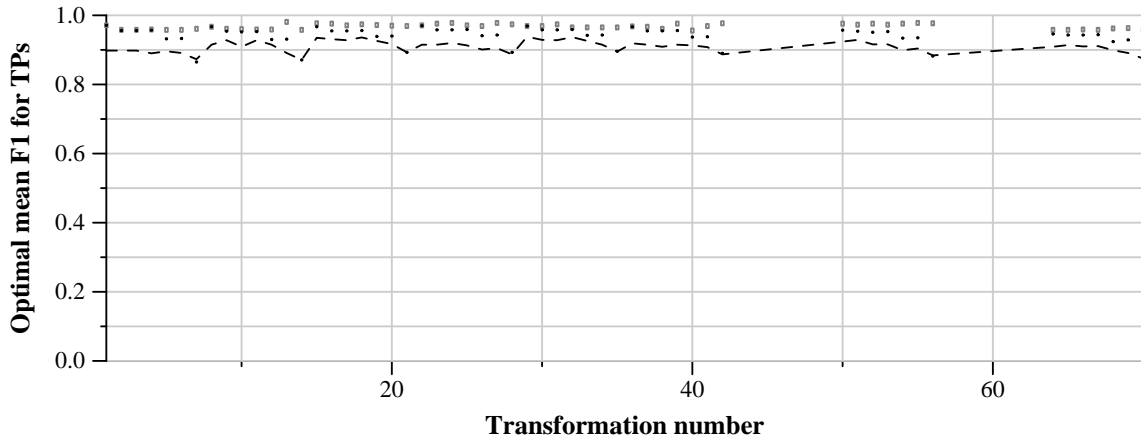

TRECVID 2011: copy detection results (balanced application profile)

Run name: NTT-CSL.m.balanced.1
Run type: audio+video

Run score (dot) versus median (---) versus best (box) by transformation

Run score (dot) versus median (---) versus best (box) by transformation

Run score (dot) versus median (---) versus best (box) by transformation