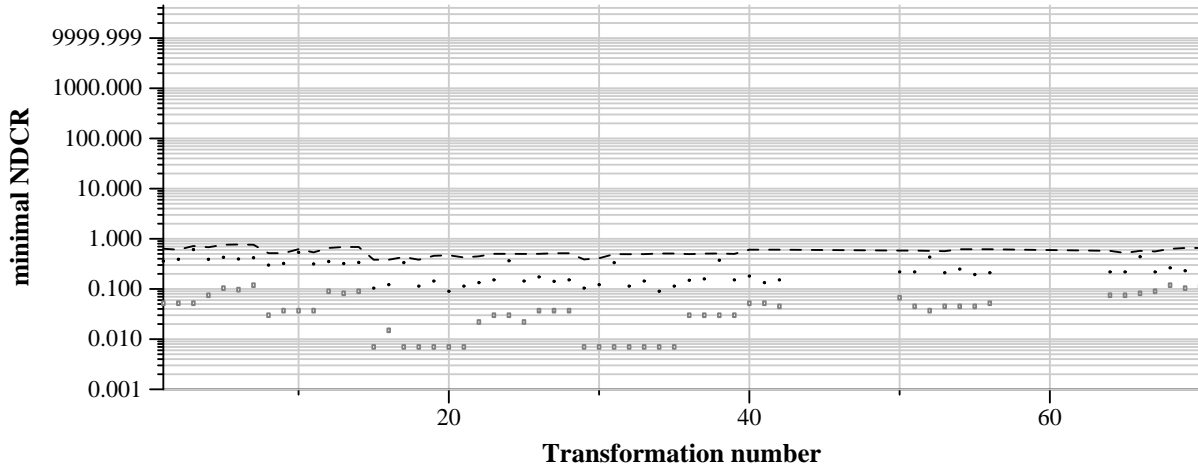

TRECVID 2011: copy detection results (balanced application profile)

Run name: NTT-CSL.m.balanced.1
Run type: audio+video

Run score (dot) versus median (---) versus best (box) by transformation

Run score (dot) versus median (---) versus best (box) by transformation

Run score (dot) versus median (---) versus best (box) by transformation