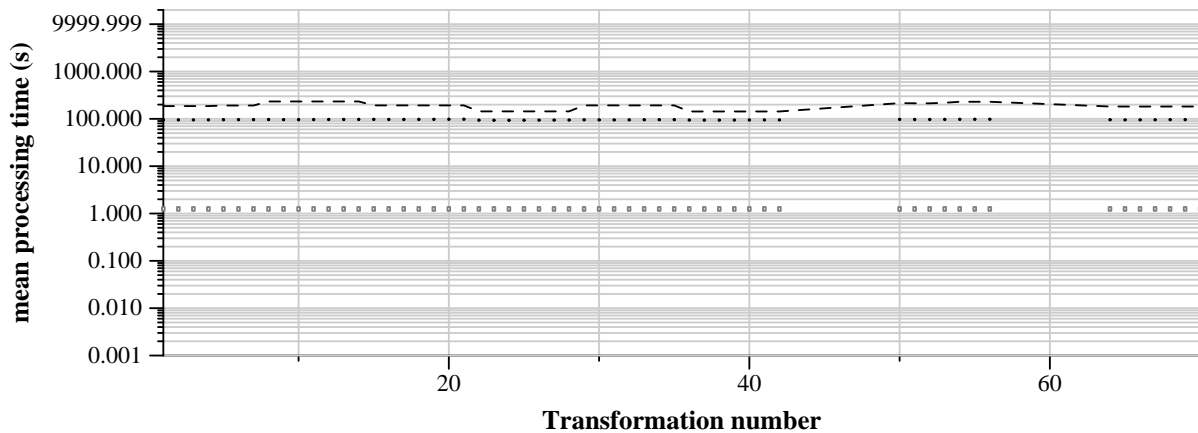

TRECVID 2011: copy detection results (balanced application profile)

Run name: NTT-CSL.m.balanced.1
Run type: audio+video

Run score (dot) versus median (---) versus best (box) by transformation

Run score (dot) versus median (---) versus best (box) by transformation

Run score (dot) versus median (---) versus best (box) by transformation