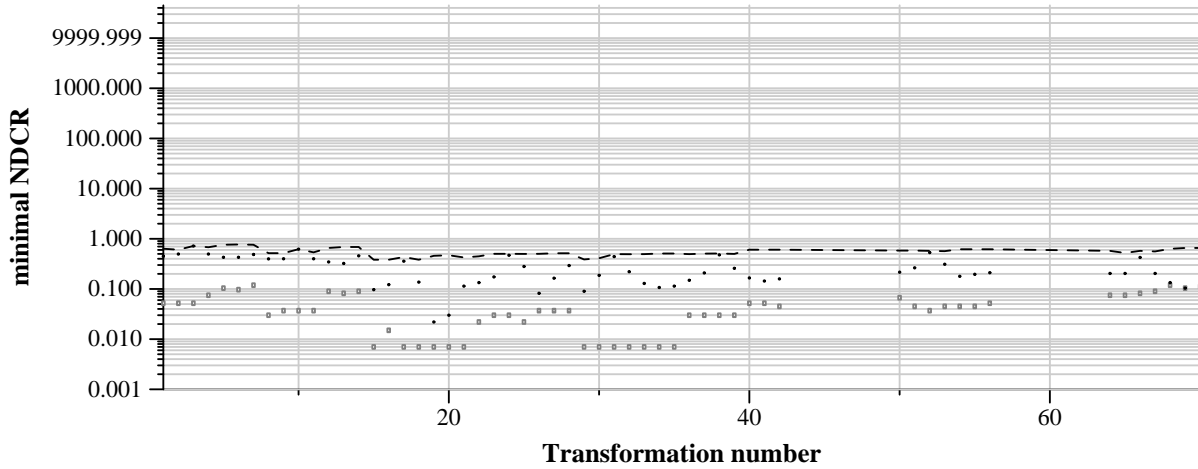

TRECVID 2011: copy detection results (balanced application profile)

Run name: NTT-CSL.m.balanced.2
Run type: audio+video

Run score (dot) versus median (---) versus best (box) by transformation

Run score (dot) versus median (---) versus best (box) by transformation

Run score (dot) versus median (---) versus best (box) by transformation