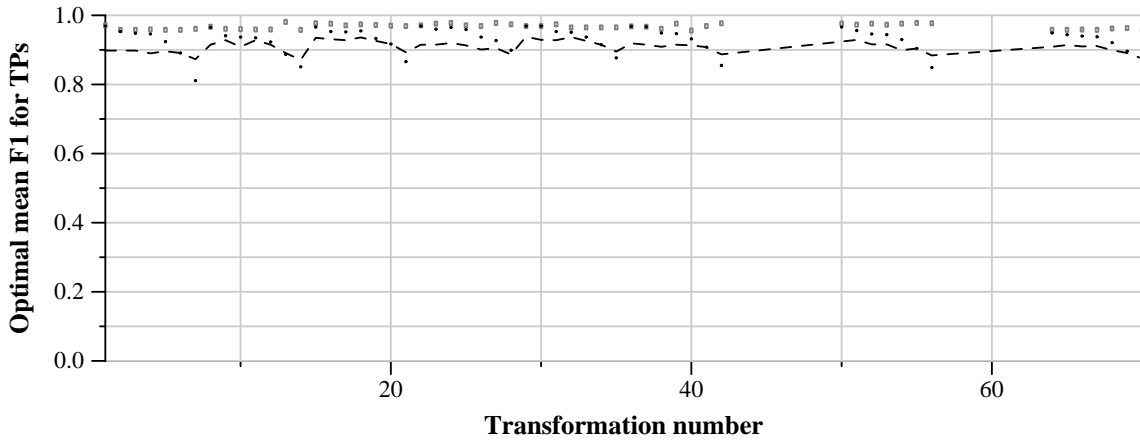

TRECVID 2011: copy detection results (balanced application profile)

Run name: NTT-CSL.m.balanced.2
Run type: audio+video

Run score (dot) versus median (---) versus best (box) by transformation

Run score (dot) versus median (---) versus best (box) by transformation

Run score (dot) versus median (---) versus best (box) by transformation