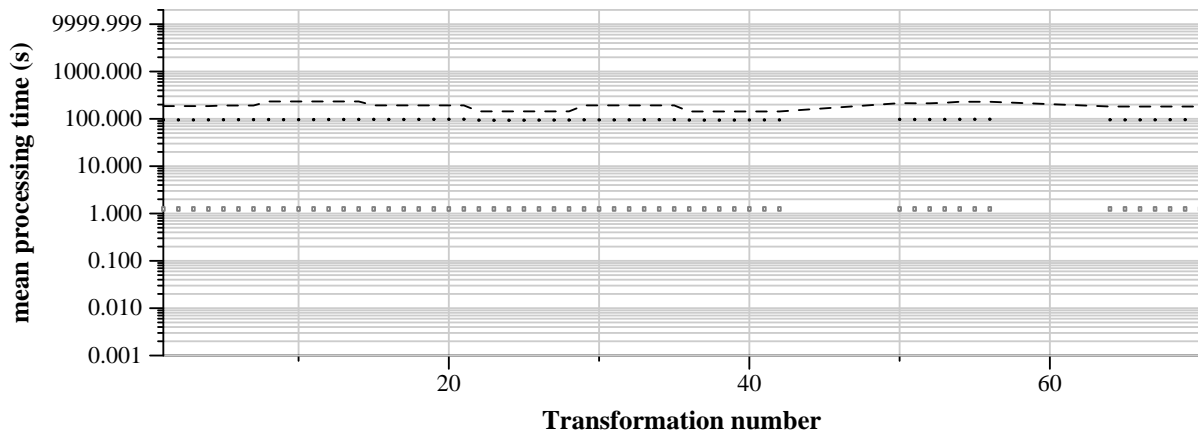

TRECVID 2011: copy detection results (balanced application profile)

Run name: NTT-CSL.m.balanced.2
Run type: audio+video

Run score (dot) versus median (---) versus best (box) by transformation

Run score (dot) versus median (---) versus best (box) by transformation

Run score (dot) versus median (---) versus best (box) by transformation