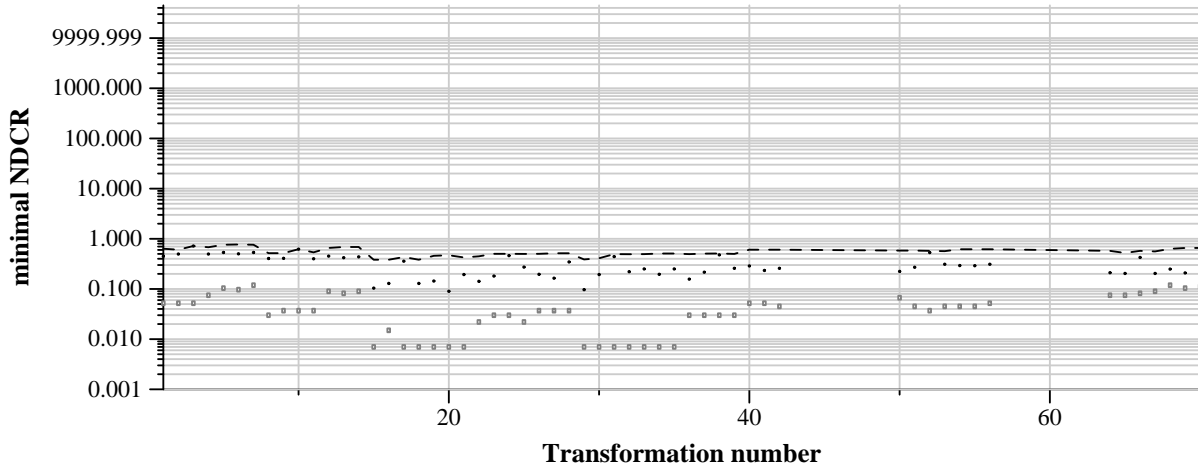

TRECVID 2011: copy detection results (balanced application profile)

Run name: NTT-CSL.m.balanced.3
Run type: audio+video

Run score (dot) versus median (---) versus best (box) by transformation

Run score (dot) versus median (---) versus best (box) by transformation

Run score (dot) versus median (---) versus best (box) by transformation