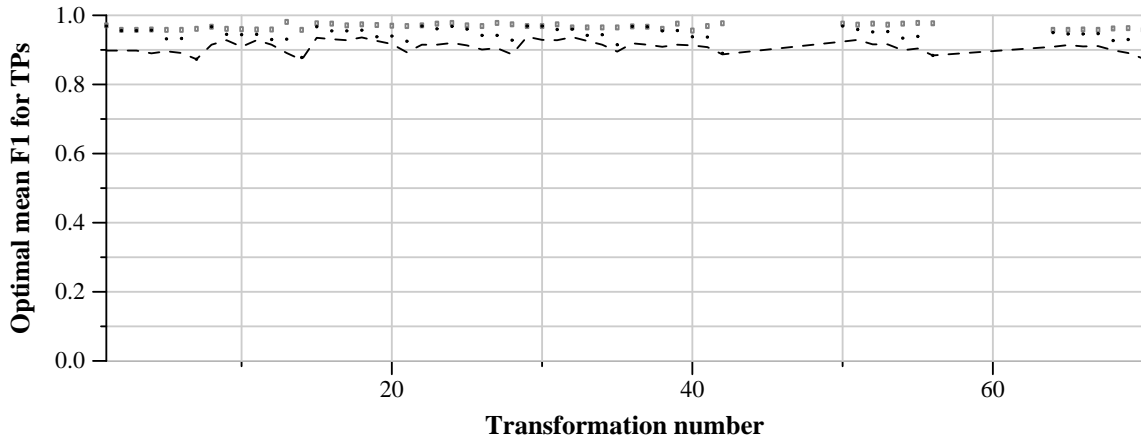

TRECVID 2011: copy detection results (balanced application profile)

Run name: NTT-CSL.m.balanced.3
Run type: audio+video

Run score (dot) versus median (---) versus best (box) by transformation

Run score (dot) versus median (---) versus best (box) by transformation

Run score (dot) versus median (---) versus best (box) by transformation