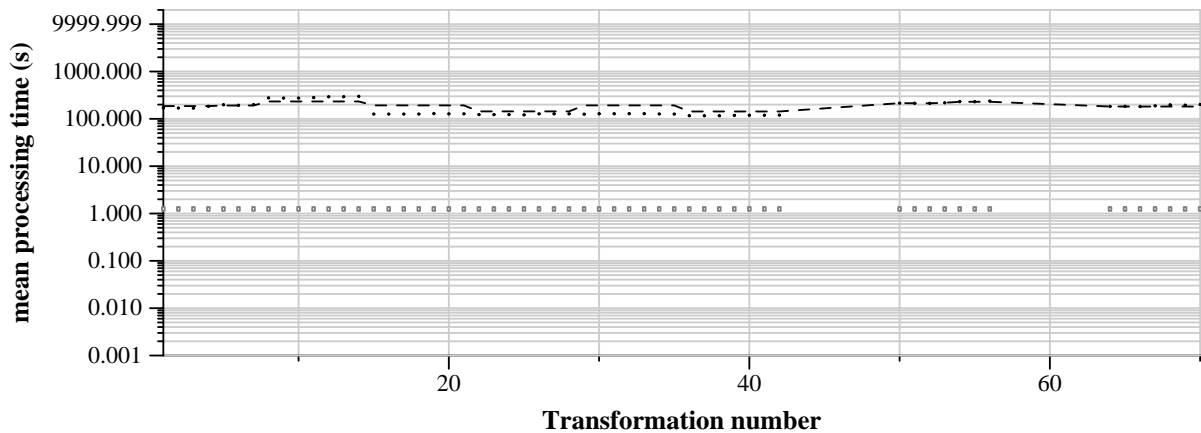

TRECVID 2011: copy detection results (balanced application profile)

Run name: PKU-IDM.m.balanced.cascade  
Run type: audio+video

Run score (dot) versus median (---) versus best (box) by transformation

Run score (dot) versus median (---) versus best (box) by transformation

Run score (dot) versus median (---) versus best (box) by transformation