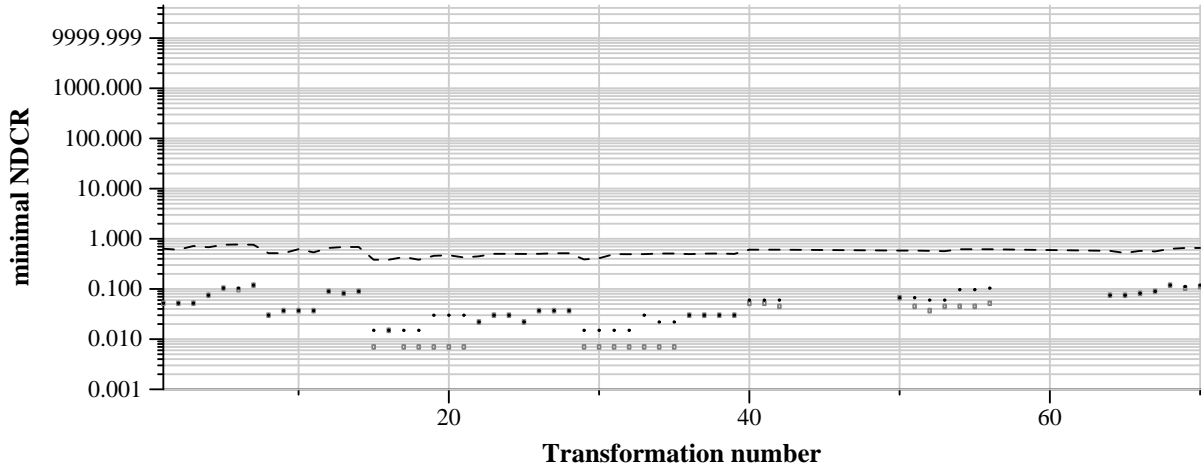

TRECVID 2011: copy detection results (balanced application profile)

Run name: PKU-IDM.m.balanced.cascade  
Run type: audio+video

Run score (dot) versus median (---) versus best (box) by transformation

Run score (dot) versus median (---) versus best (box) by transformation

Run score (dot) versus median (---) versus best (box) by transformation