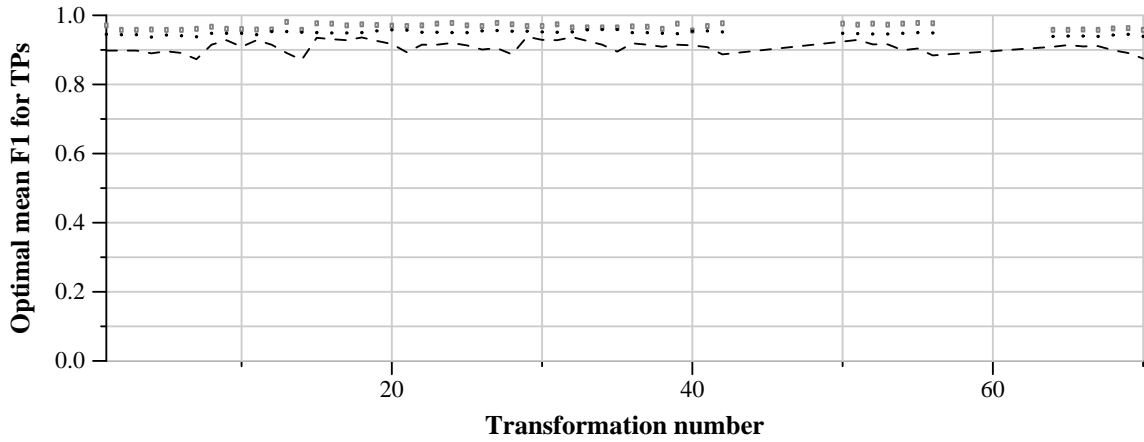

TRECVID 2011: copy detection results (balanced application profile)

Run name: PKU-IDM.m.balanced.cascade  
Run type: audio+video

Run score (dot) versus median (---) versus best (box) by transformation

Run score (dot) versus median (---) versus best (box) by transformation

Run score (dot) versus median (---) versus best (box) by transformation