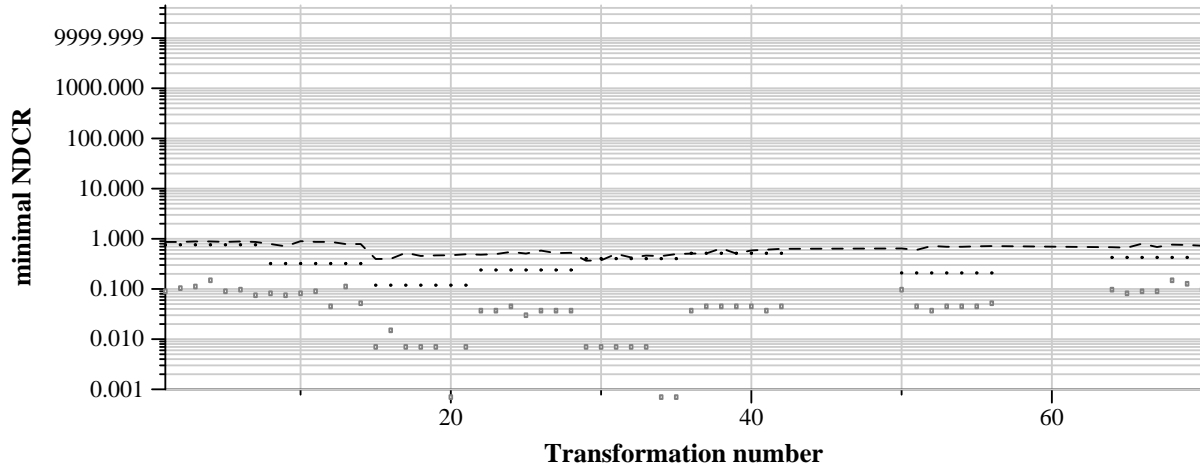

TRECVID 2011: copy detection results (no false alarms application profile)

Run name: PRISMA.m.nofa.EhdGry
Run type: audio+video

Run score (dot) versus median (---) versus best (box) by transformation

Run score (dot) versus median (---) versus best (box) by transformation

Run score (dot) versus median (---) versus best (box) by transformation