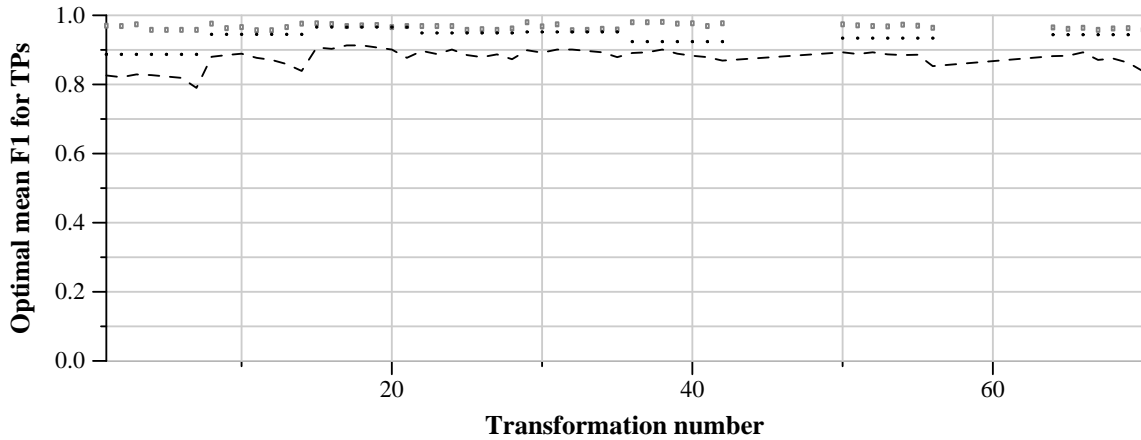

TRECVID 2011: copy detection results (no false alarms application profile)

Run name: PRISMA.m.nofa.EhdGry
Run type: audio+video

Run score (dot) versus median (---) versus best (box) by transformation

Run score (dot) versus median (---) versus best (box) by transformation

Run score (dot) versus median (---) versus best (box) by transformation