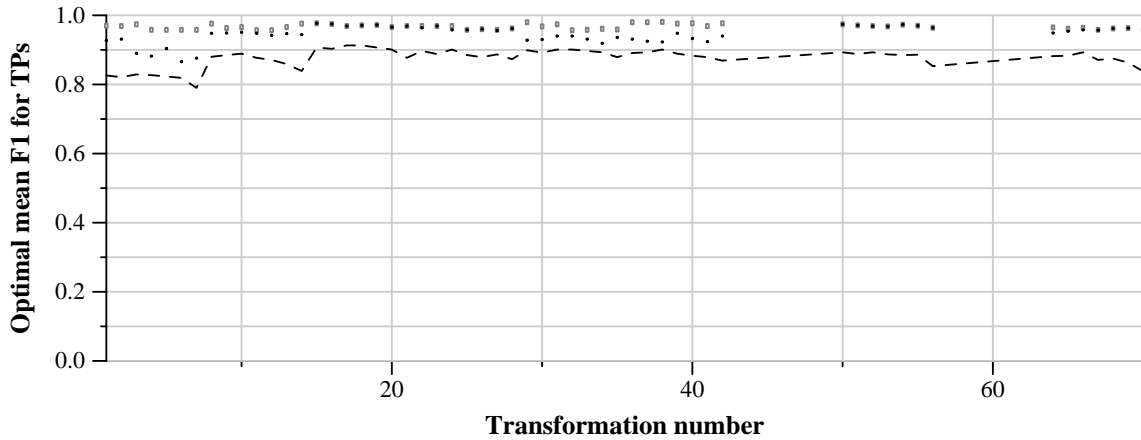

TRECVID 2011: copy detection results (no false alarms application profile)

Run name: PRISMA.m.nofa.EhdRgbAud
Run type: audio+video

Run score (dot) versus median (---) versus best (box) by transformation

Run score (dot) versus median (---) versus best (box) by transformation

Run score (dot) versus median (---) versus best (box) by transformation