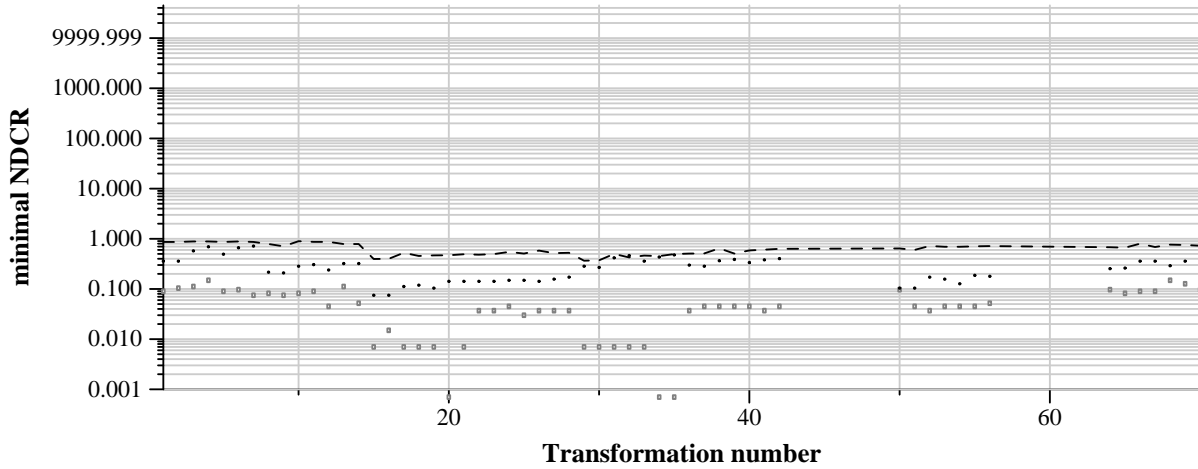

TRECVID 2011: copy detection results (no false alarms application profile)

Run name: PRISMA.m.nofa.EhdRgbAud
Run type: audio+video

Run score (dot) versus median (---) versus best (box) by transformation

Run score (dot) versus median (---) versus best (box) by transformation

Run score (dot) versus median (---) versus best (box) by transformation