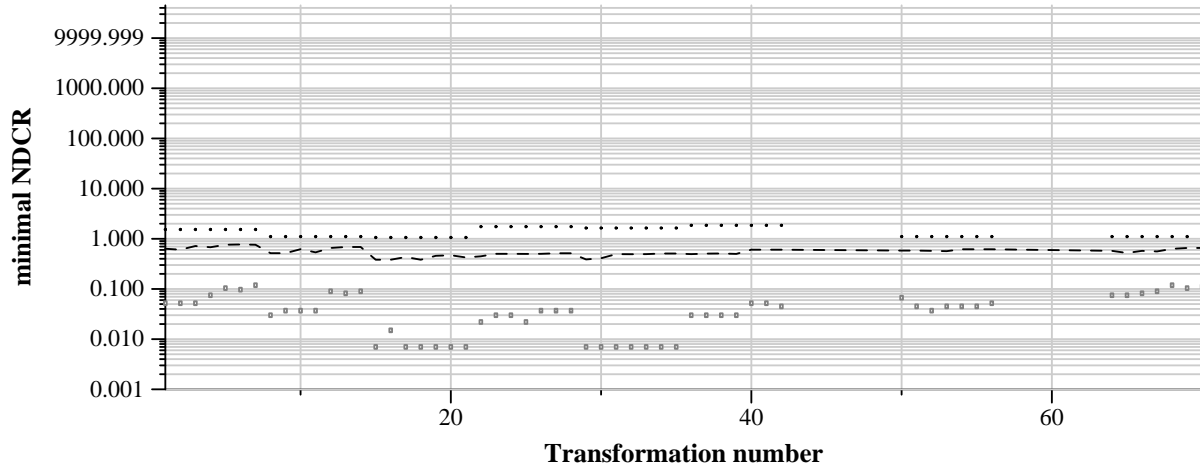

TRECVID 2011: copy detection results (balanced application profile)

Run name: RMIT.m.balanced.VideoBal5
Run type: audio+video

Run score (dot) versus median (---) versus best (box) by transformation

Run score (dot) versus median (---) versus best (box) by transformation

Run score (dot) versus median (---) versus best (box) by transformation