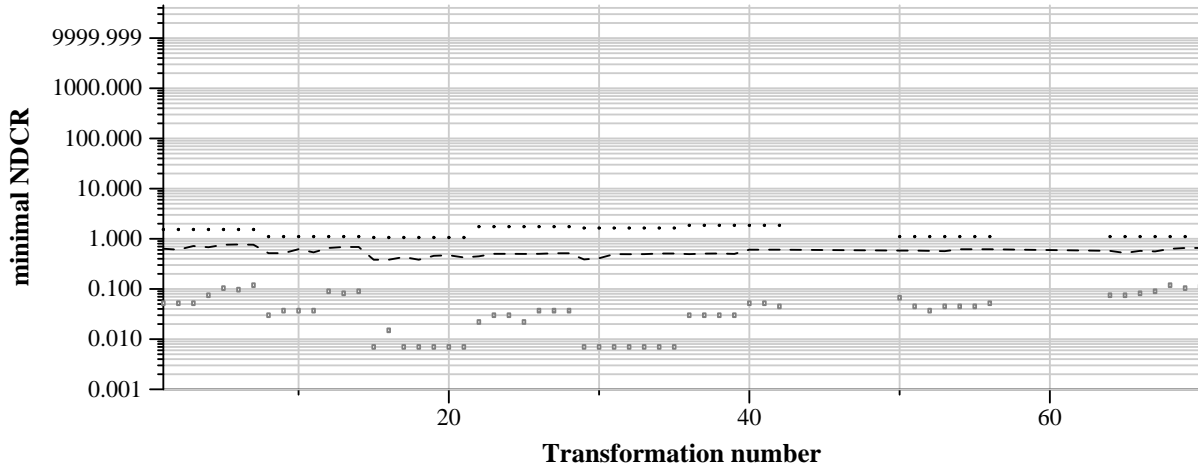

TRECVID 2011: copy detection results (balanced application profile)

Run name: RMIT.m.balanced.VideoBal6
Run type: audio+video

Run score (dot) versus median (---) versus best (box) by transformation

Run score (dot) versus median (---) versus best (box) by transformation

Run score (dot) versus median (---) versus best (box) by transformation