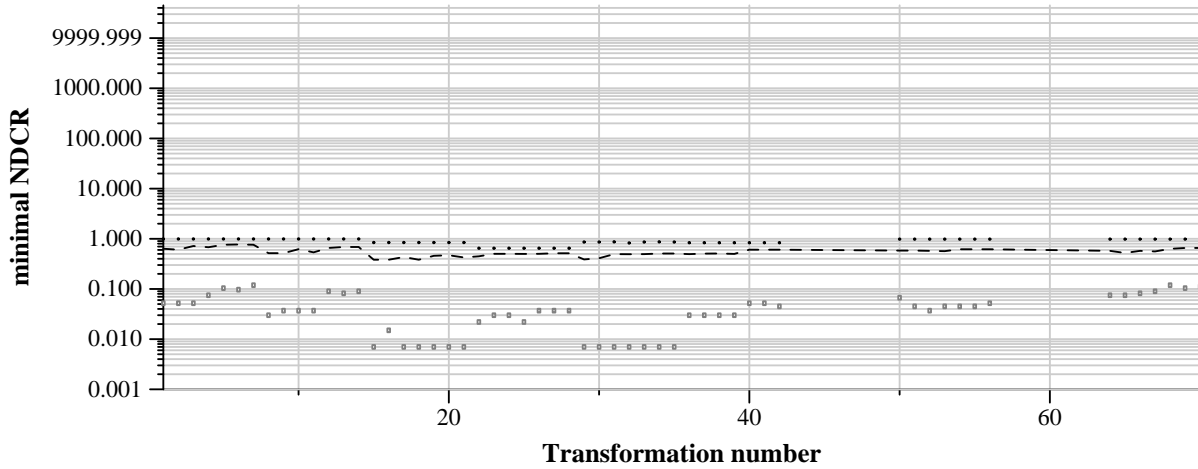

TRECVID 2011: copy detection results (balanced application profile)

Run name: SYSU-GITL.m.balanced.videonly1  
Run type: audio+video

Run score (dot) versus median (---) versus best (box) by transformation

Run score (dot) versus median (---) versus best (box) by transformation

Run score (dot) versus median (---) versus best (box) by transformation