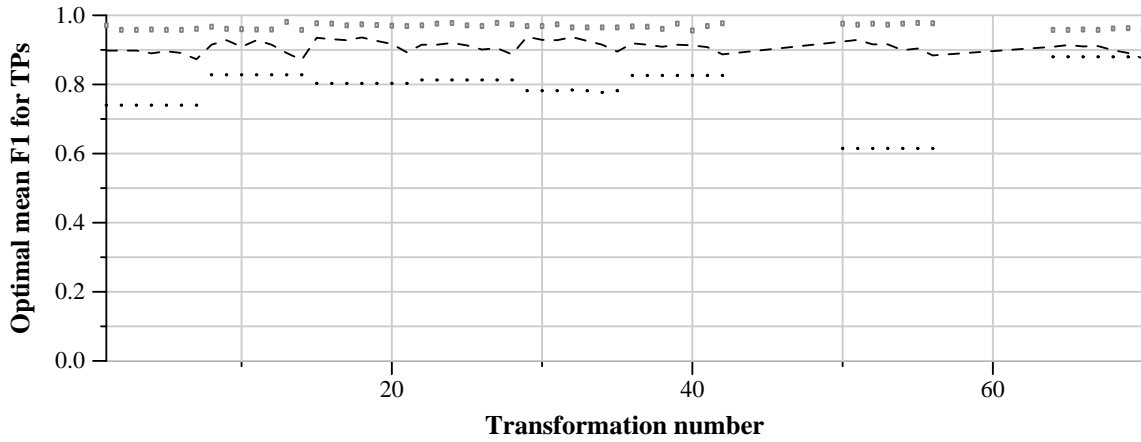

TRECVID 2011: copy detection results (balanced application profile)

Run name: SYSU-GITL.m.balanced.videonly1  
Run type: audio+video

Run score (dot) versus median (---) versus best (box) by transformation

Run score (dot) versus median (---) versus best (box) by transformation

Run score (dot) versus median (---) versus best (box) by transformation