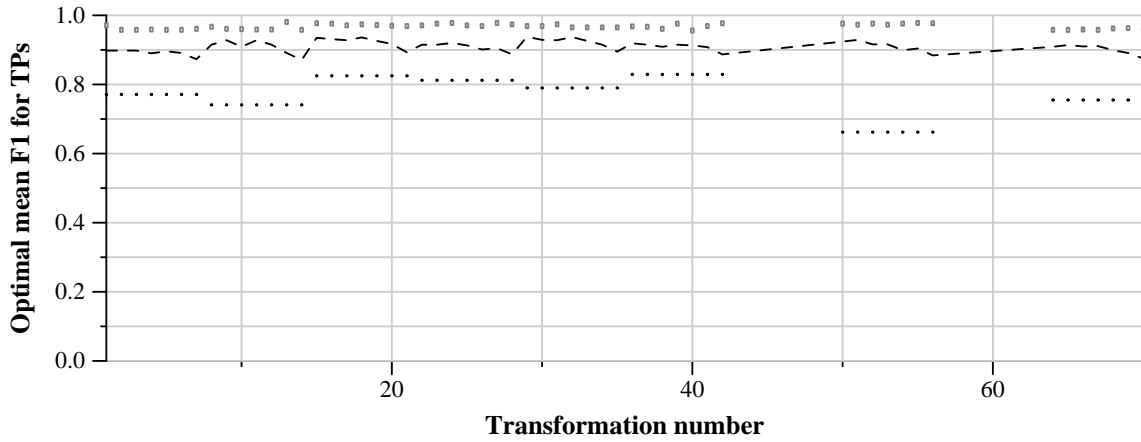

TRECVID 2011: copy detection results (balanced application profile)

Run name: SYSU-GITL.m.balanced.videonly2
Run type: audio+video

Run score (dot) versus median (---) versus best (box) by transformation

Run score (dot) versus median (---) versus best (box) by transformation

Run score (dot) versus median (---) versus best (box) by transformation