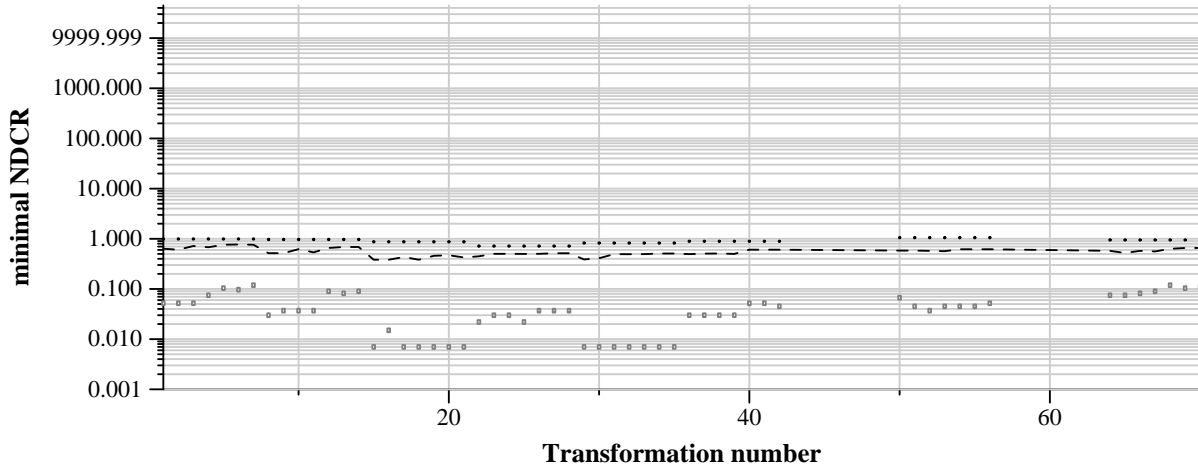

TRECVID 2011: copy detection results (balanced application profile)

Run name: SYSU-GITL.m.balanced.videonly2
Run type: audio+video

Run score (dot) versus median (---) versus best (box) by transformation

Run score (dot) versus median (---) versus best (box) by transformation

Run score (dot) versus median (---) versus best (box) by transformation