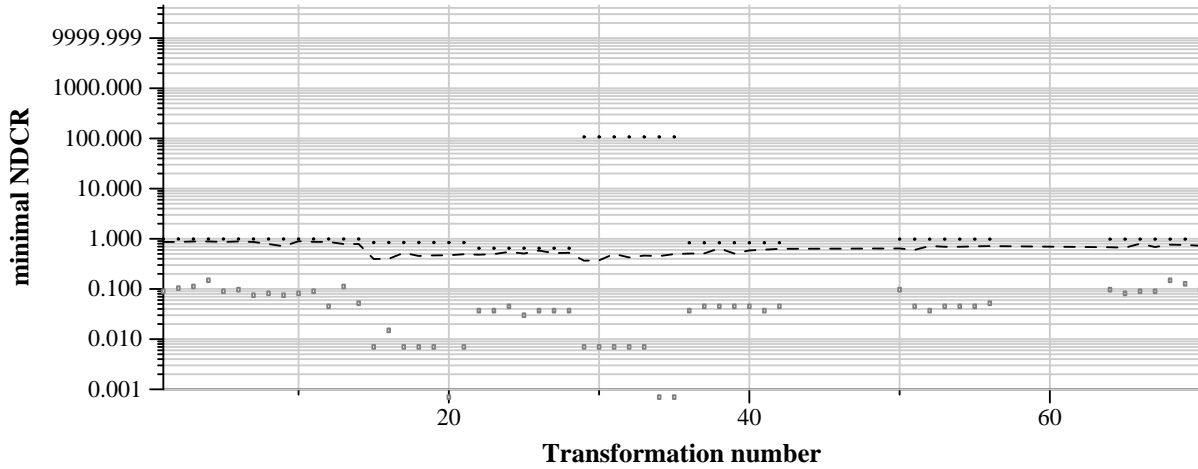

TRECVID 2011: copy detection results (no false alarms application profile)

Run name: SYSU-GITL.m.nofa.videoonly1
Run type: audio+video

Run score (dot) versus median (---) versus best (box) by transformation

Run score (dot) versus median (---) versus best (box) by transformation

Run score (dot) versus median (---) versus best (box) by transformation