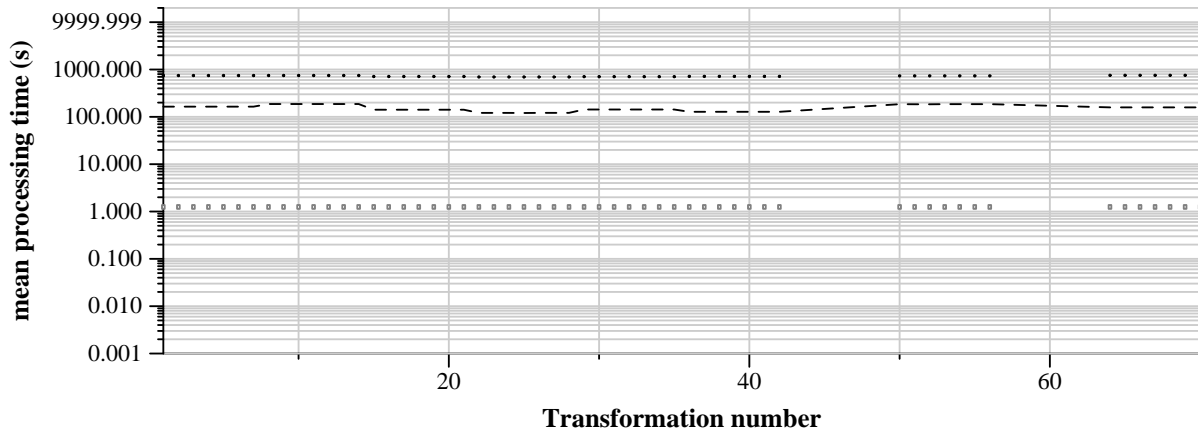

TRECVID 2011: copy detection results (no false alarms application profile)

Run name: SYSU-GITL.m.nofa.videoonly1
Run type: audio+video

Run score (dot) versus median (---) versus best (box) by transformation

Run score (dot) versus median (---) versus best (box) by transformation

Run score (dot) versus median (---) versus best (box) by transformation