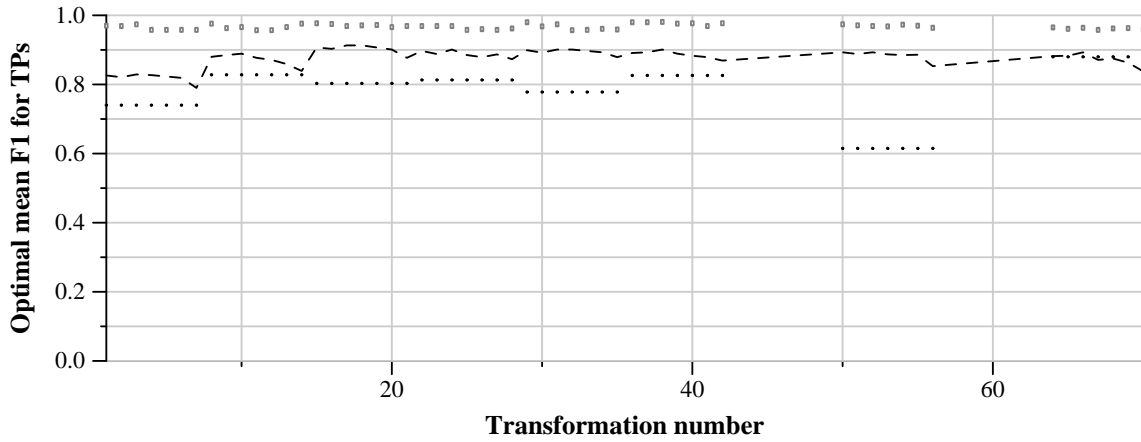

TRECVID 2011: copy detection results (no false alarms application profile)

Run name: SYSU-GITL.m.nofa.videoonly1
Run type: audio+video

Run score (dot) versus median (---) versus best (box) by transformation

Run score (dot) versus median (---) versus best (box) by transformation

Run score (dot) versus median (---) versus best (box) by transformation