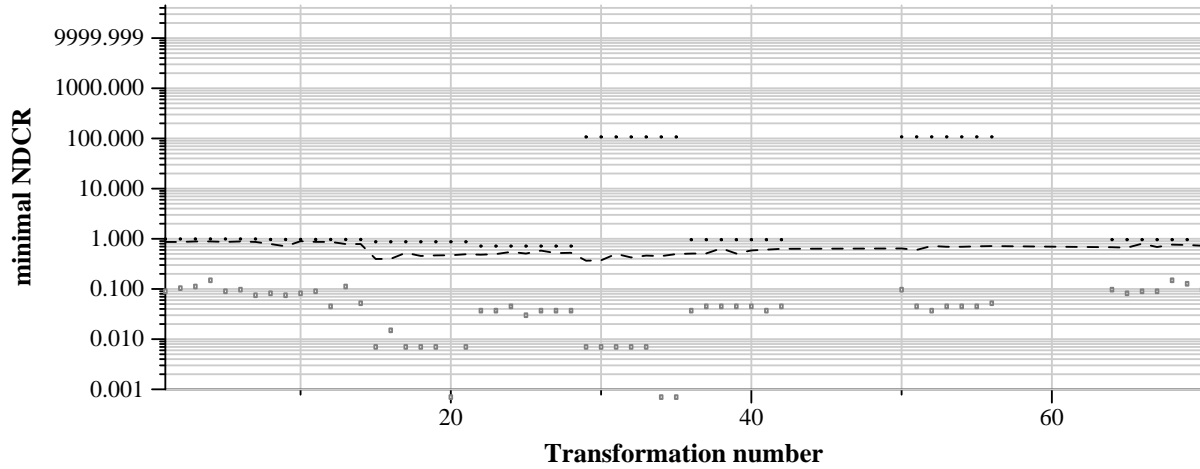

TRECVID 2011: copy detection results (no false alarms application profile)

Run name: SYSU-GITL.m.nofa.videoonly2  
Run type: audio+video

Run score (dot) versus median (---) versus best (box) by transformation

Run score (dot) versus median (---) versus best (box) by transformation

Run score (dot) versus median (---) versus best (box) by transformation