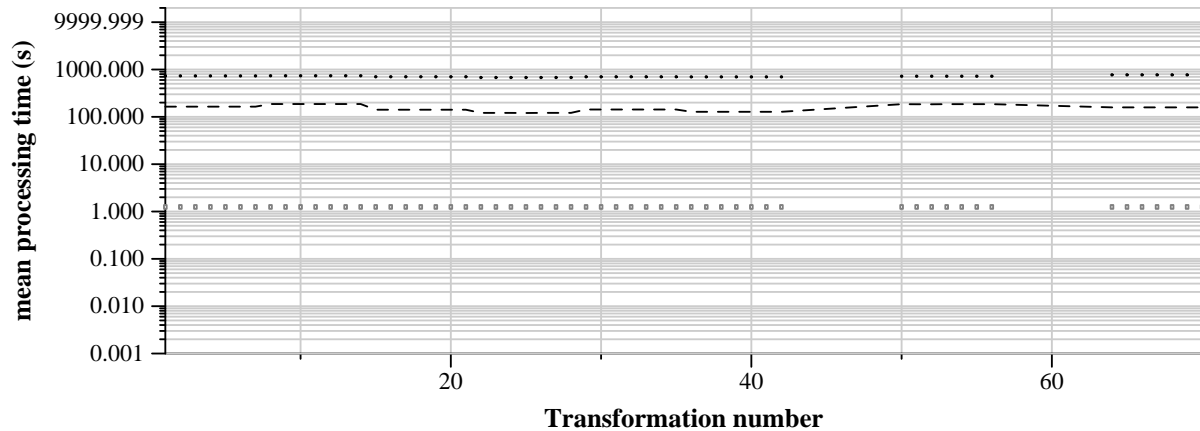

TRECVID 2011: copy detection results (no false alarms application profile)

Run name: SYSU-GITL.m.nofa.videoonly2  
Run type: audio+video

Run score (dot) versus median (---) versus best (box) by transformation

Run score (dot) versus median (---) versus best (box) by transformation

Run score (dot) versus median (---) versus best (box) by transformation