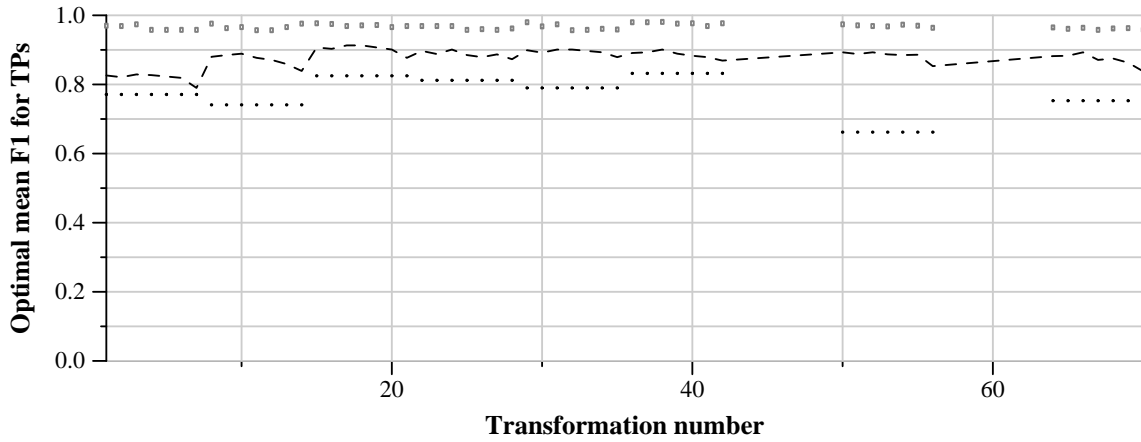

TRECVID 2011: copy detection results (no false alarms application profile)

Run name: SYSU-GITL.m.nofa.videoonly2  
Run type: audio+video

Run score (dot) versus median (---) versus best (box) by transformation

Run score (dot) versus median (---) versus best (box) by transformation

Run score (dot) versus median (---) versus best (box) by transformation