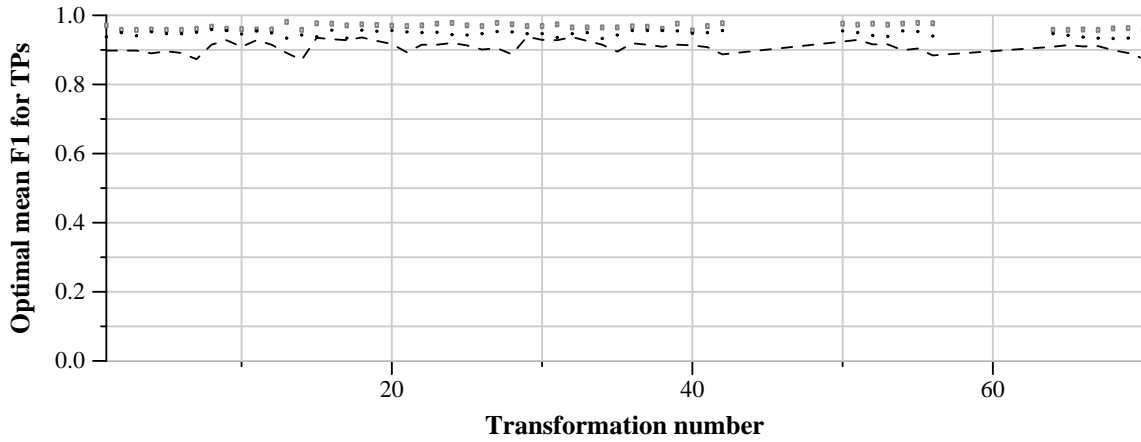

TRECVID 2011: copy detection results (balanced application profile)

Run name: Telefonica-research.m.balanced.multimodal
Run type: audio+video

Run score (dot) versus median (---) versus best (box) by transformation

Run score (dot) versus median (---) versus best (box) by transformation

Run score (dot) versus median (---) versus best (box) by transformation