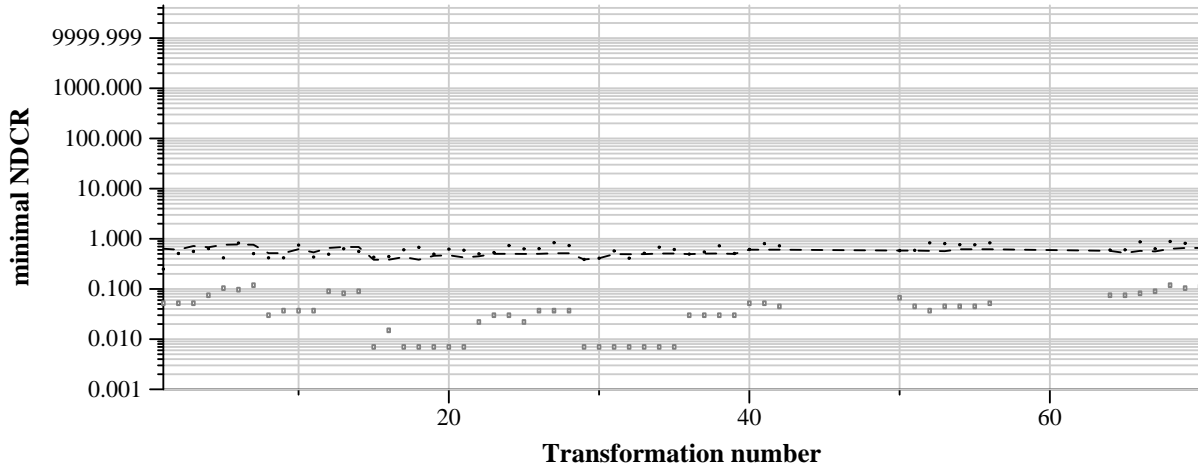

TRECVID 2011: copy detection results (balanced application profile)

Run name: Telefonica-research.m.balanced.multimodal
Run type: audio+video

Run score (dot) versus median (---) versus best (box) by transformation

Run score (dot) versus median (---) versus best (box) by transformation

Run score (dot) versus median (---) versus best (box) by transformation