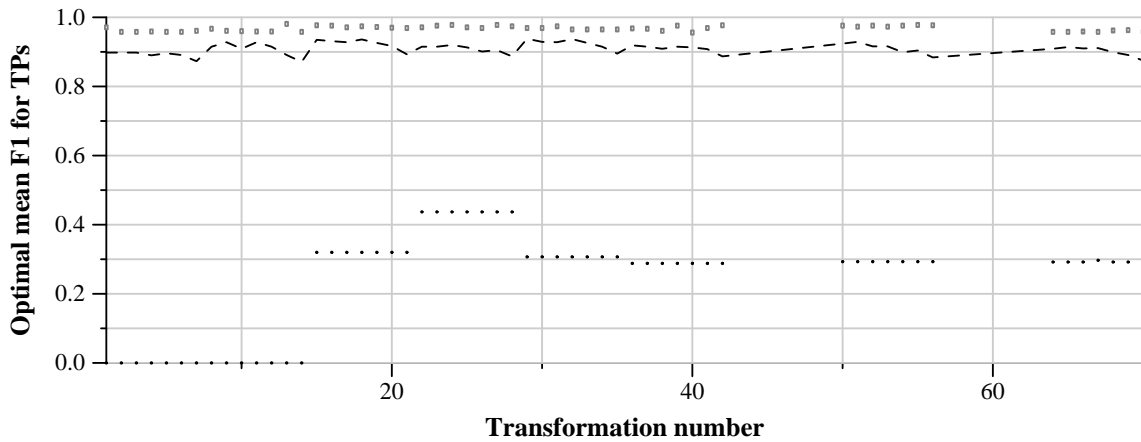

TRECVID 2011: copy detection results (balanced application profile)

Run name: USC-UTSA.m.balanced.test  
Run type: audio+video

Run score (dot) versus median (---) versus best (box) by transformation

Run score (dot) versus median (---) versus best (box) by transformation

Run score (dot) versus median (---) versus best (box) by transformation