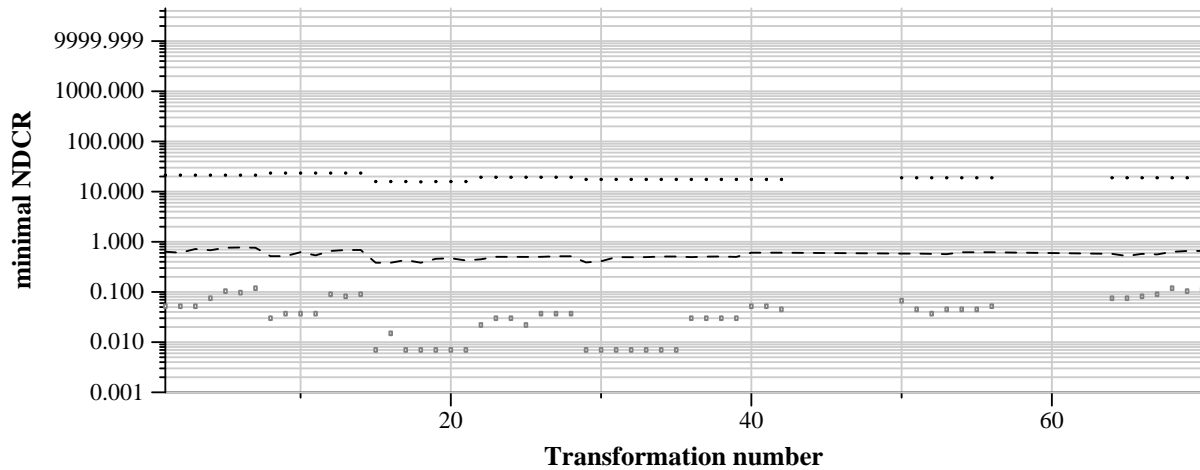

TRECVID 2011: copy detection results (balanced application profile)

Run name: USC-UTSA.m.balanced.test  
Run type: audio+video

Run score (dot) versus median (---) versus best (box) by transformation

Run score (dot) versus median (---) versus best (box) by transformation

Run score (dot) versus median (---) versus best (box) by transformation