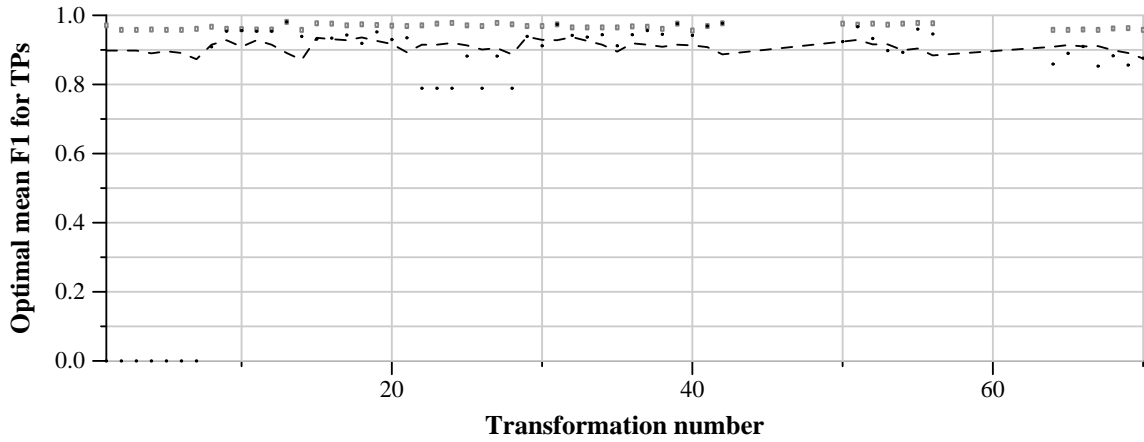

TRECVID 2011: copy detection results (balanced application profile)

Run name: brno.m.balanced.brnoccd
Run type: audio+video

Run score (dot) versus median (---) versus best (box) by transformation

Run score (dot) versus median (---) versus best (box) by transformation

Run score (dot) versus median (---) versus best (box) by transformation