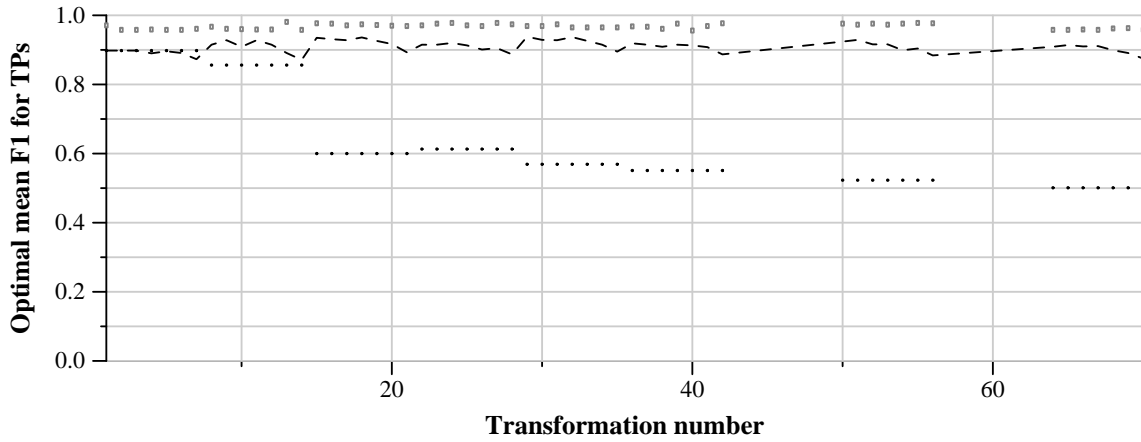

TRECVID 2011: copy detection results (balanced application profile)

Run name: iupr-dfki.m.balanced.fsift
Run type: audio+video

Run score (dot) versus median (---) versus best (box) by transformation

Run score (dot) versus median (---) versus best (box) by transformation

Run score (dot) versus median (---) versus best (box) by transformation