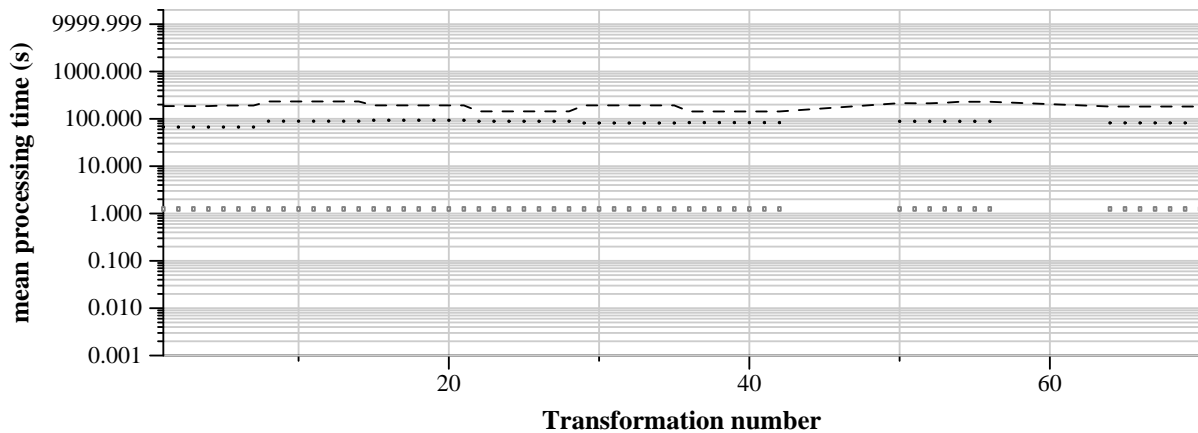

TRECVID 2011: copy detection results (balanced application profile)

Run name: iupr-dfki.m.balanced.fsift
Run type: audio+video

Run score (dot) versus median (---) versus best (box) by transformation

Run score (dot) versus median (---) versus best (box) by transformation

Run score (dot) versus median (---) versus best (box) by transformation