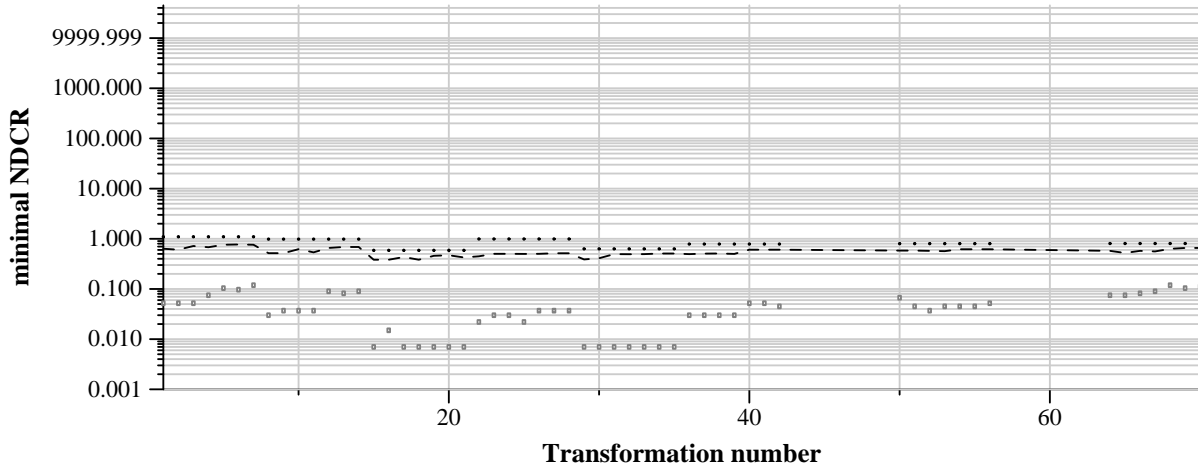

TRECVID 2011: copy detection results (balanced application profile)

Run name: iupr-dfki.m.balanced.fsift
Run type: audio+video

Run score (dot) versus median (---) versus best (box) by transformation

Run score (dot) versus median (---) versus best (box) by transformation

Run score (dot) versus median (---) versus best (box) by transformation