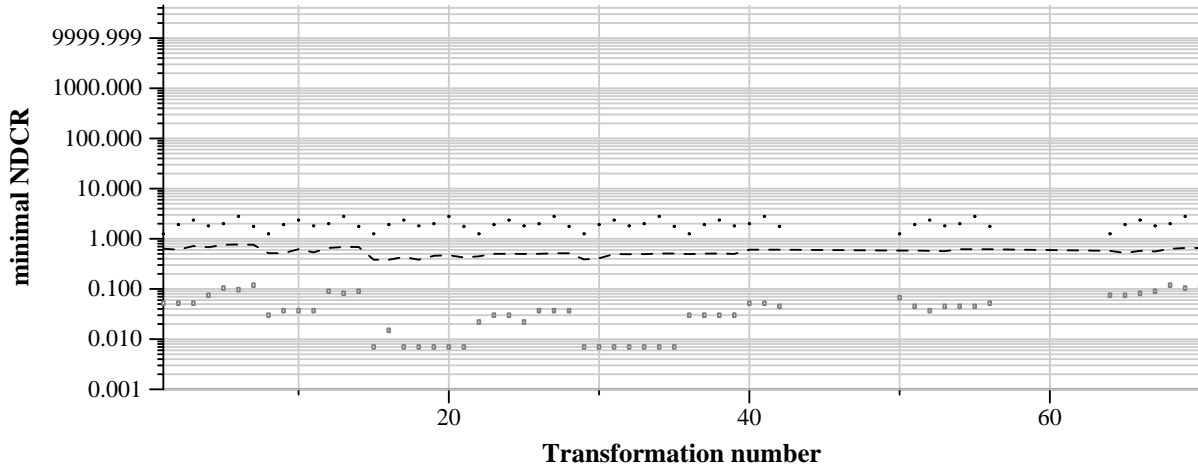

TRECVID 2011: copy detection results (balanced application profile)

Run name: tokushima\_U.m.balanced.chcode  
Run type: audio+video

Run score (dot) versus median (---) versus best (box) by transformation

Run score (dot) versus median (---) versus best (box) by transformation

Run score (dot) versus median (---) versus best (box) by transformation