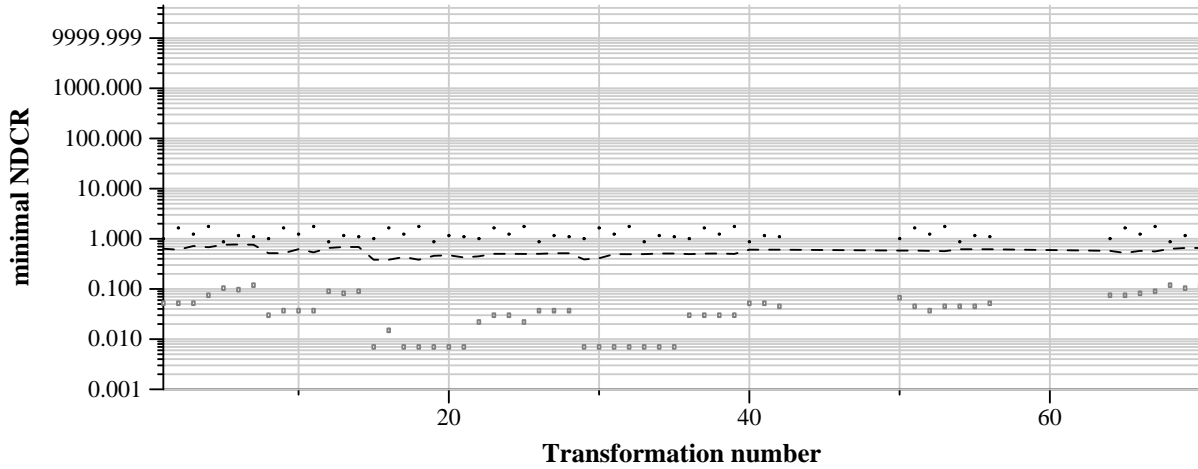

TRECVID 2011: copy detection results (balanced application profile)

Run name: tokushima\_U.m.balanced.chth  
Run type: audio+video

Run score (dot) versus median (---) versus best (box) by transformation

Run score (dot) versus median (---) versus best (box) by transformation

Run score (dot) versus median (---) versus best (box) by transformation