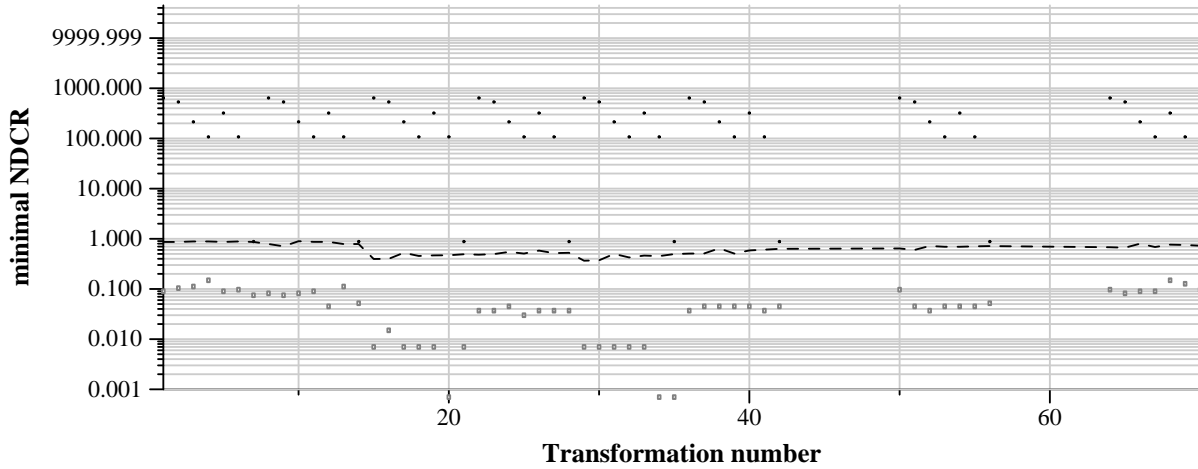

TRECVID 2011: copy detection results (no false alarms application profile)

Run name: tokushima_U.m.nofa.ch4of12
Run type: audio+video

Run score (dot) versus median (---) versus best (box) by transformation

Run score (dot) versus median (---) versus best (box) by transformation

Run score (dot) versus median (---) versus best (box) by transformation