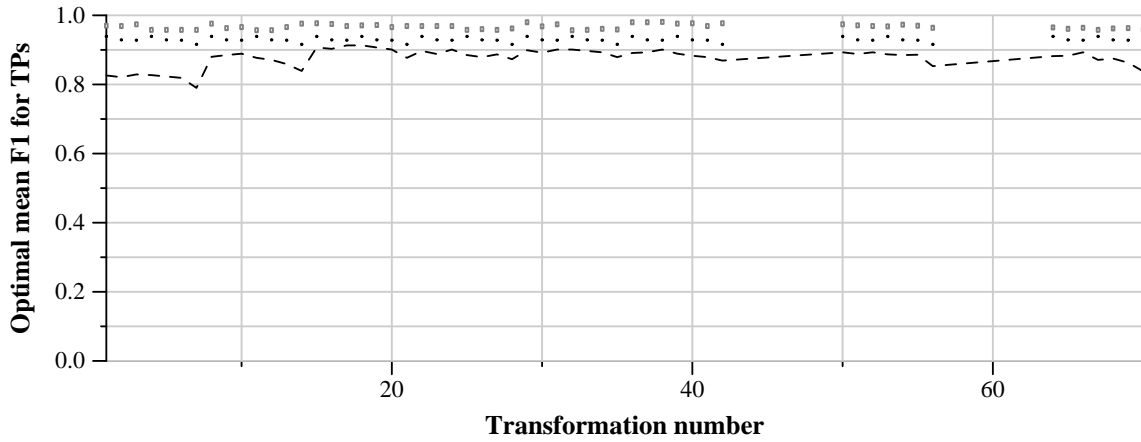

TRECVID 2011: copy detection results (no false alarms application profile)

Run name: tokushima_U.m.nofa.ch4of12
Run type: audio+video

Run score (dot) versus median (---) versus best (box) by transformation

Run score (dot) versus median (---) versus best (box) by transformation

Run score (dot) versus median (---) versus best (box) by transformation