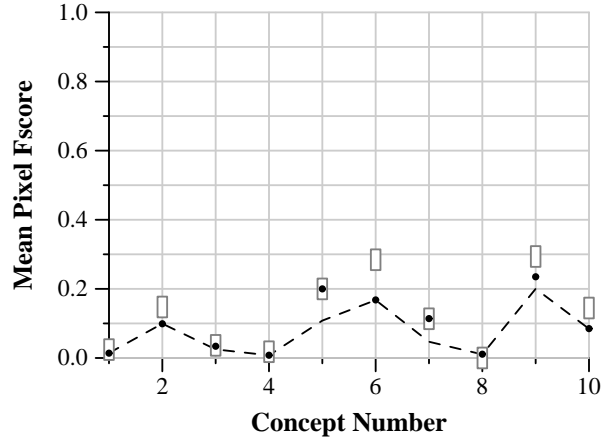

TRECVID 2013: Concept Localization results

Run ID: A_FTRDBJ-M1.local_4
 Processing type: Automatic
 Training type: A
 Priority: 4

Run score (dot) versus median (---) versus best (box) by concept