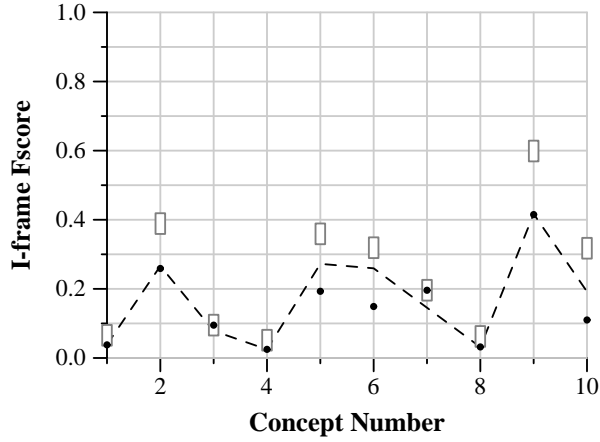

TRECVID 2013: Concept Localization results

Run ID: A_FTRDBJ-M1.local_4
 Processing type: Automatic
 Training type: A
 Priority: 4

Run score (dot) versus median (---) versus best (box) by concept