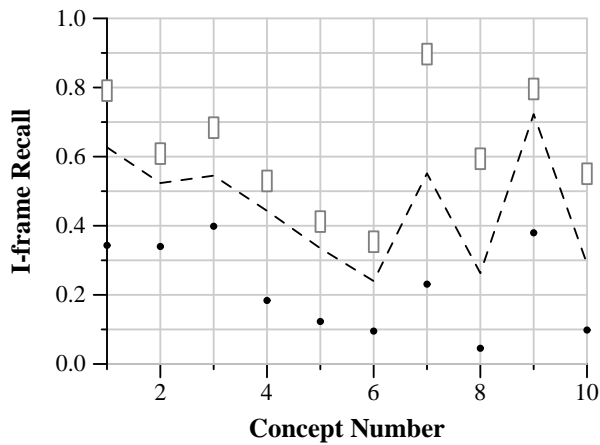

TRECVID 2013: Concept Localization results

Run ID: A_FTRDBJ-M1.local_4
 Processing type: Automatic
 Training type: A
 Priority: 4

Run score (dot) versus median (---) versus best (box) by concept