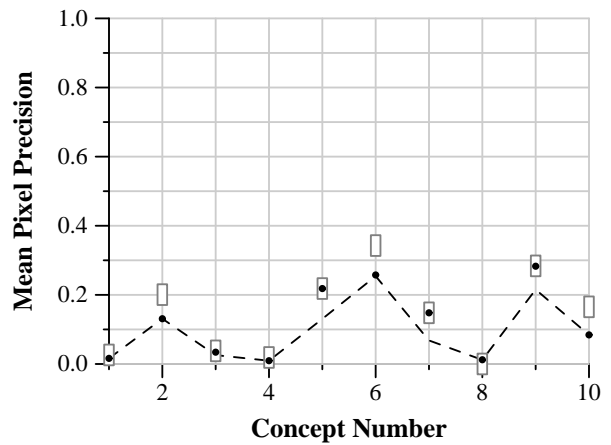

TRECVID 2013: Concept Localization results

Run ID: A_FTRDBJ-M1.local_4
 Processing type: Automatic
 Training type: A
 Priority: 4

Run score (dot) versus median (---) versus best (box) by concept