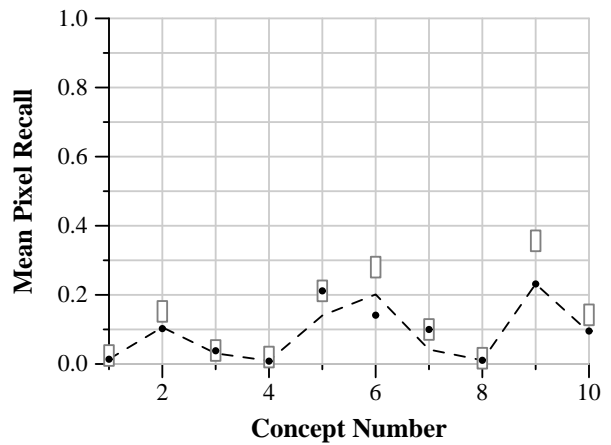

TRECVID 2013: Concept Localization results

Run ID: A_FTRDBJ-M1.local_4
 Processing type: Automatic
 Training type: A
 Priority: 4

Run score (dot) versus median (---) versus best (box) by concept