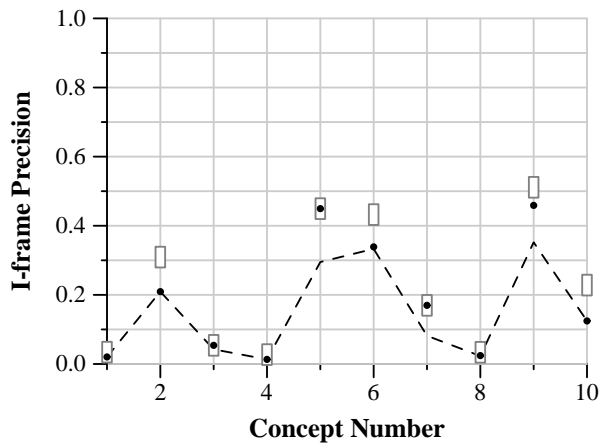

TRECVID 2013: Concept Localization results

Run ID: A_FTRDBJ-M1.local_4
 Processing type: Automatic
 Training type: A
 Priority: 4

Run score (dot) versus median (---) versus best (box) by concept