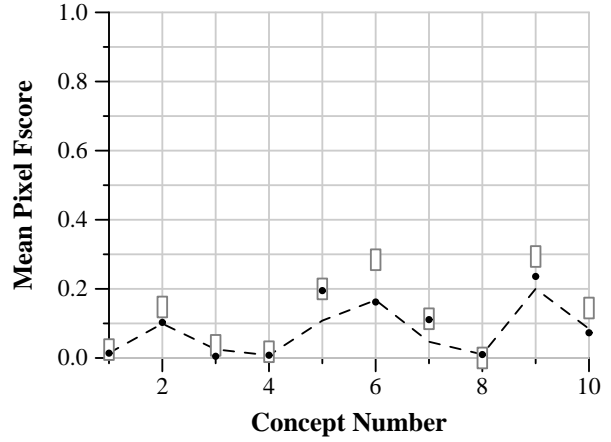

TRECVID 2013: Concept Localization results

Run ID: A_FTRDBJ-M2.local_3
 Processing type: Automatic
 Training type: A
 Priority: 3

Run score (dot) versus median (---) versus best (box) by concept