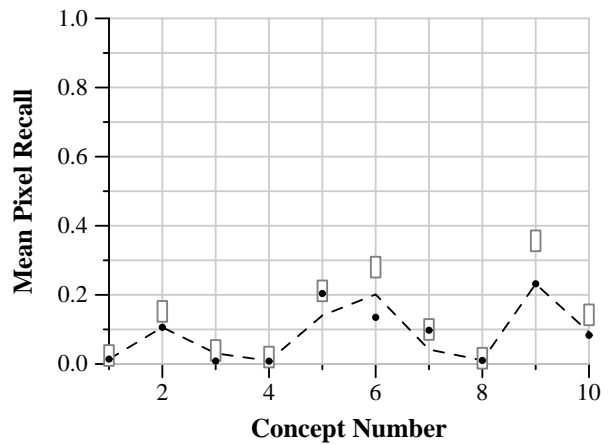

TRECVID 2013: Concept Localization results

Run ID: A_FTRDBJ-M2.local_3
 Processing type: Automatic
 Training type: A
 Priority: 3

Run score (dot) versus median (---) versus best (box) by concept