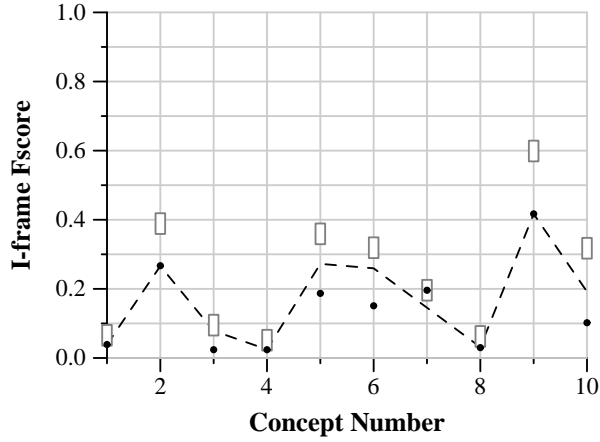

TRECVID 2013: Concept Localization results

Run ID: A_FTRDBJ-M2.local_3
 Processing type: Automatic
 Training type: A
 Priority: 3

Run score (dot) versus median (---) versus best (box) by concept