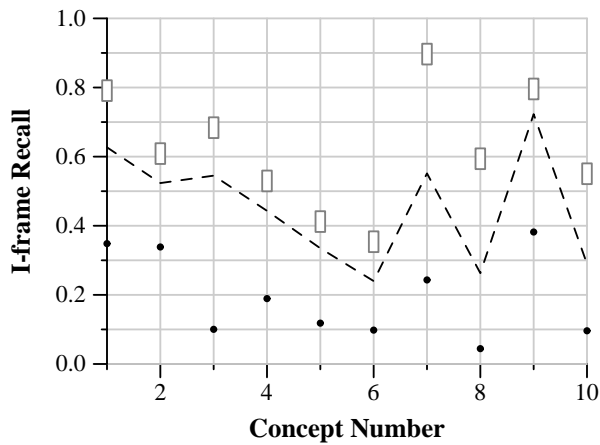

TRECVID 2013: Concept Localization results

Run ID: A_FTRDBJ-M2.local_3
 Processing type: Automatic
 Training type: A
 Priority: 3

Run score (dot) versus median (---) versus best (box) by concept