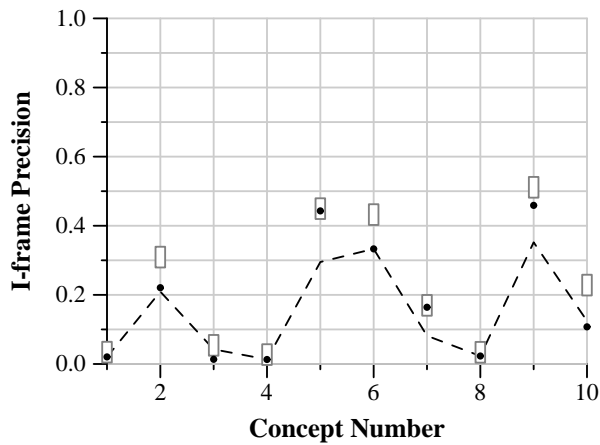

TRECVID 2013: Concept Localization results

Run ID: A_FTRDBJ-M2.local_3
 Processing type: Automatic
 Training type: A
 Priority: 3

Run score (dot) versus median (---) versus best (box) by concept