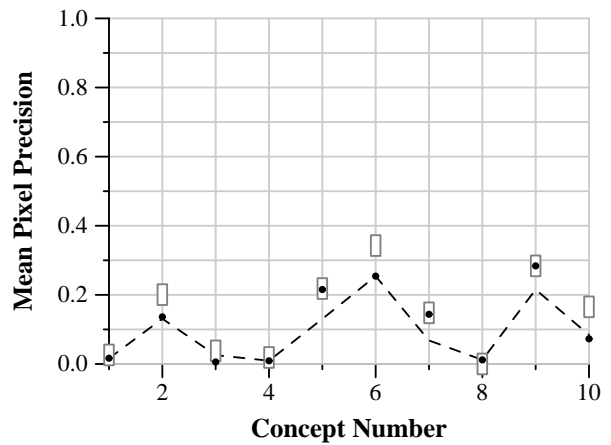

TRECVID 2013: Concept Localization results

Run ID: A_FTRDBJ-M2.local_3
 Processing type: Automatic
 Training type: A
 Priority: 3

Run score (dot) versus median (---) versus best (box) by concept