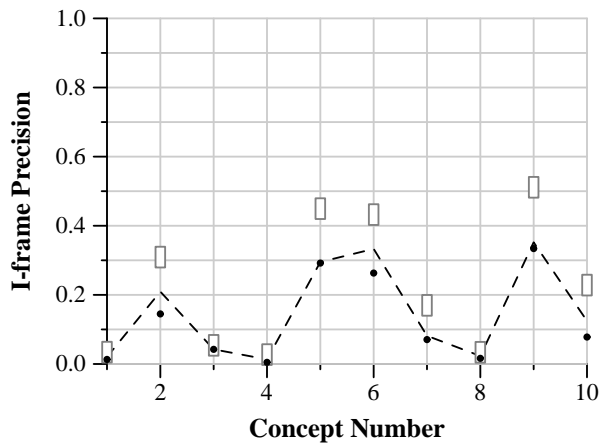

TRECVID 2013: Concept Localization results

Run ID: A\_FTRDBJ-M3.local\_1  
 Processing type: Automatic  
 Training type: A  
 Priority: 1

Run score (dot) versus median (---) versus best (box) by concept