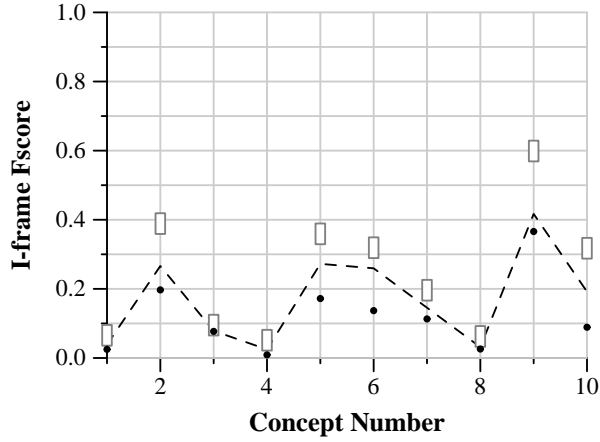

TRECVID 2013: Concept Localization results

Run ID: A\_FTRDBJ-M3.local\_1  
 Processing type: Automatic  
 Training type: A  
 Priority: 1

Run score (dot) versus median (---) versus best (box) by concept