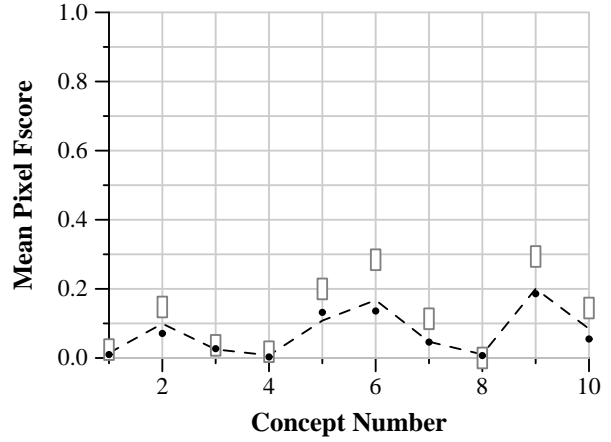

TRECVID 2013: Concept Localization results

Run ID: A\_FTRDBJ-M3.local\_1  
 Processing type: Automatic  
 Training type: A  
 Priority: 1

Run score (dot) versus median (---) versus best (box) by concept