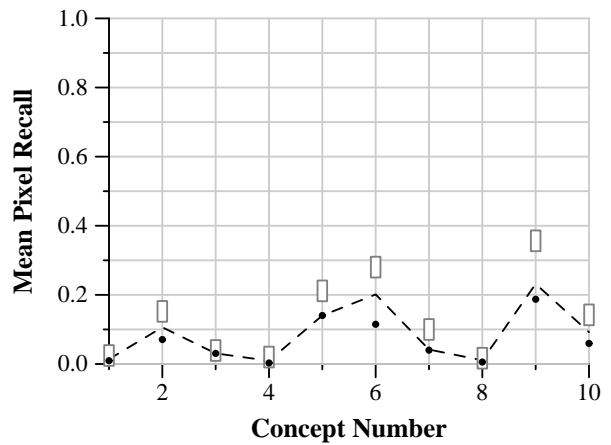

TRECVID 2013: Concept Localization results

Run ID: A\_FTRDBJ-M3.local\_1  
 Processing type: Automatic  
 Training type: A  
 Priority: 1

Run score (dot) versus median (---) versus best (box) by concept