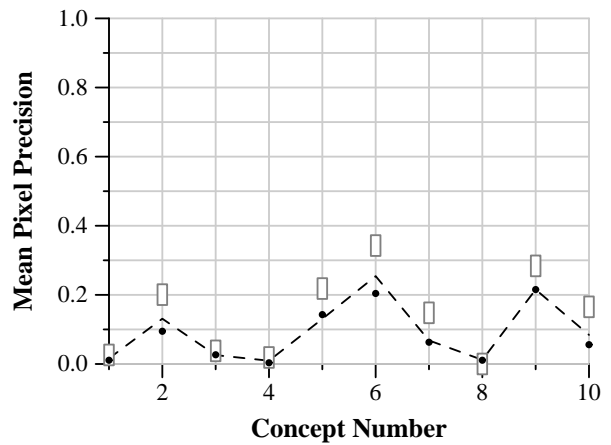

TRECVID 2013: Concept Localization results

Run ID: A\_FTRDBJ-M3.local\_1  
 Processing type: Automatic  
 Training type: A  
 Priority: 1

Run score (dot) versus median (---) versus best (box) by concept