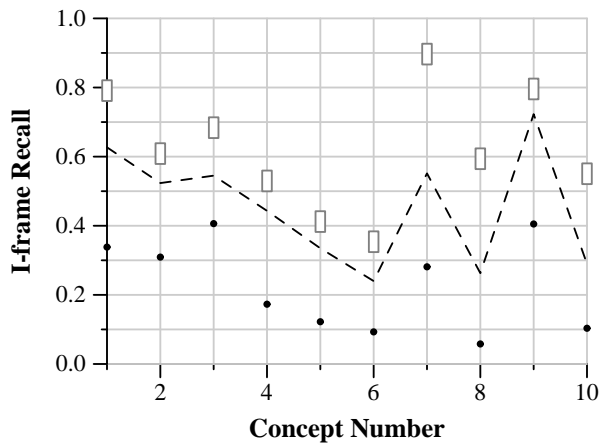

TRECVID 2013: Concept Localization results

Run ID: A\_FTRDBJ-M3.local\_1  
 Processing type: Automatic  
 Training type: A  
 Priority: 1

Run score (dot) versus median (---) versus best (box) by concept