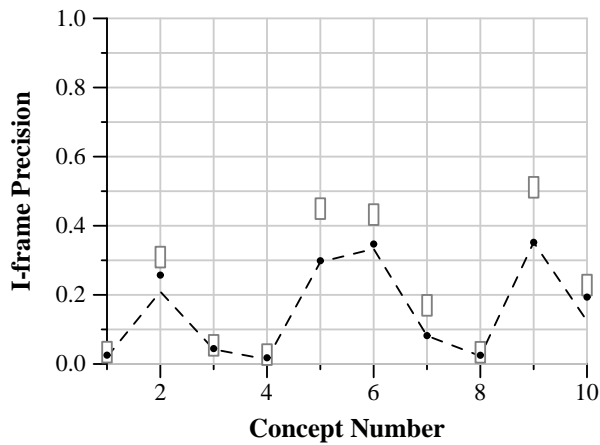

TRECVID 2013: Concept Localization results

Run ID: A_UniversityOfAmsterdam1-Greywind.loc.txt_1
 Processing type: Automatic
 Training type: A
 Priority: 1

Run score (dot) versus median (---) versus best (box) by concept