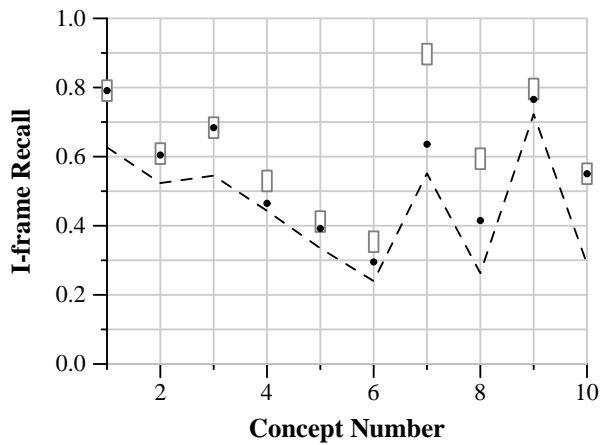

TRECVID 2013: Concept Localization results

Run ID: A_UniversityOfAmsterdam1-Greywind.loc.txt_1
 Processing type: Automatic
 Training type: A
 Priority: 1

Run score (dot) versus median (---) versus best (box) by concept