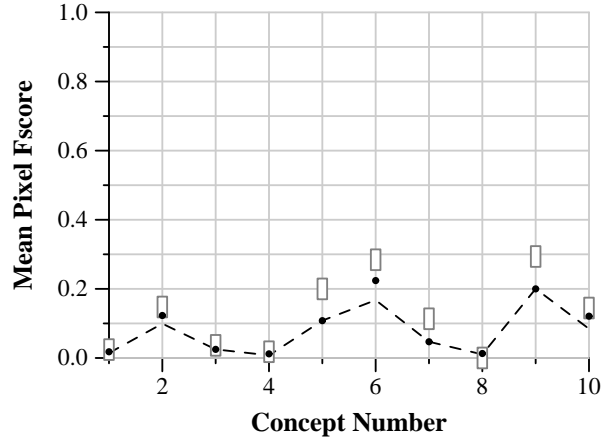

TRECVID 2013: Concept Localization results

Run ID: A_UniversityOfAmsterdam1-Greywind.loc.txt_1
 Processing type: Automatic
 Training type: A
 Priority: 1

Run score (dot) versus median (---) versus best (box) by concept