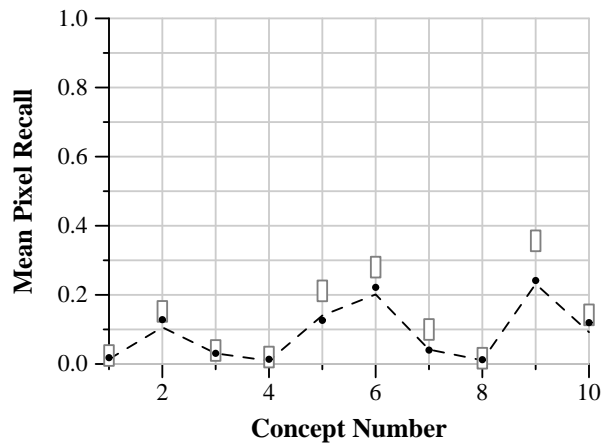

TRECVID 2013: Concept Localization results

Run ID: A_UniversityOfAmsterdam1-Greywind.loc.txt_1
 Processing type: Automatic
 Training type: A
 Priority: 1

Run score (dot) versus median (---) versus best (box) by concept