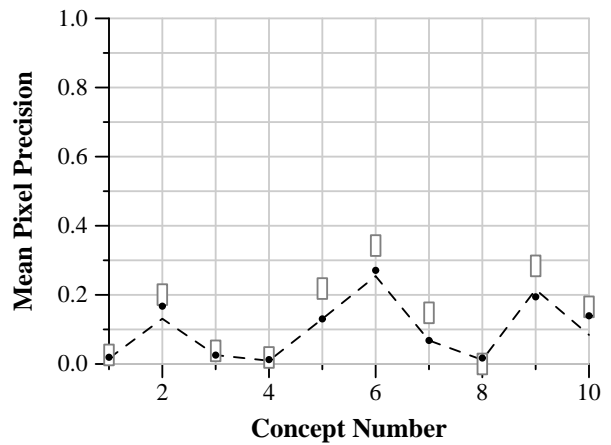

TRECVID 2013: Concept Localization results

Run ID: A_UniversityOfAmsterdam1-Greywind.loc.txt_1
 Processing type: Automatic
 Training type: A
 Priority: 1

Run score (dot) versus median (---) versus best (box) by concept