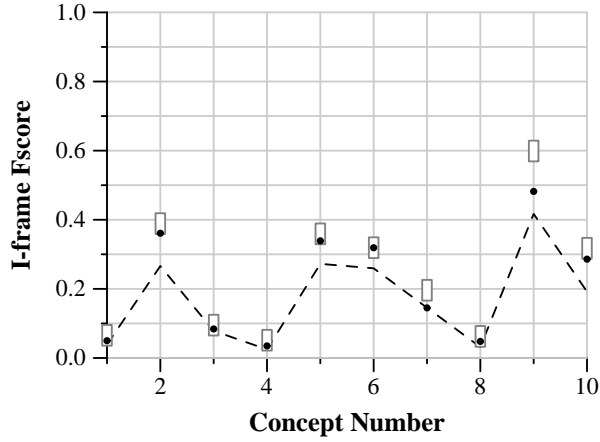

TRECVID 2013: Concept Localization results

Run ID: A_UniversityOfAmsterdam1-Greywind.loc.txt_1
 Processing type: Automatic
 Training type: A
 Priority: 1

Run score (dot) versus median (---) versus best (box) by concept