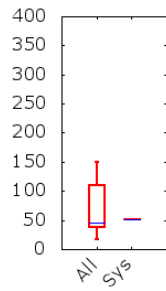

TRECVID 2013 Runs and Detailed Results
 Multimedia Event Recounting (MER)

Team : BBNVISER

Percent Accuracy
 (Left: Across all events)
 (Right: Per event)

Percent Recounting Review
 Time

Mean Observation Text Score