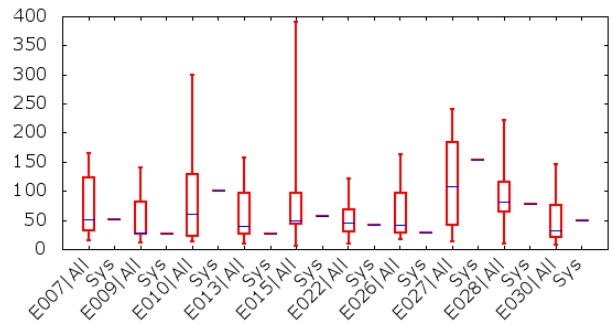

TRECVID 2013 Runs and Detailed Results
 Multimedia Event Recounting (MER)

Team : BBNVISER

Percent Accuracy
 (Left: Across all events)
 (Right: Per event)

Percent Recounting Review
 Time

Mean Observation Text Score