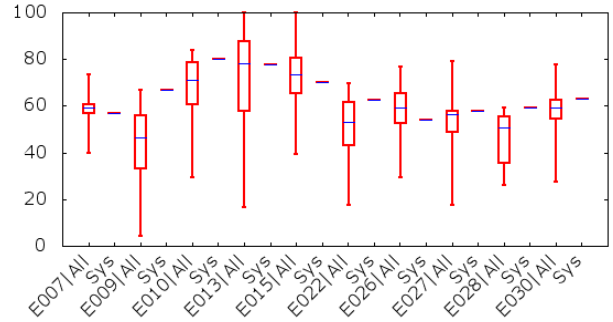

TRECVID 2013 Runs and Detailed Results
 Multimedia Event Recounting (MER)

Team : BBNVISER

Percent Accuracy
 (Left: Across all events)
 (Right: Per event)

Percent Recounting Review
 Time

Mean Observation Text Score