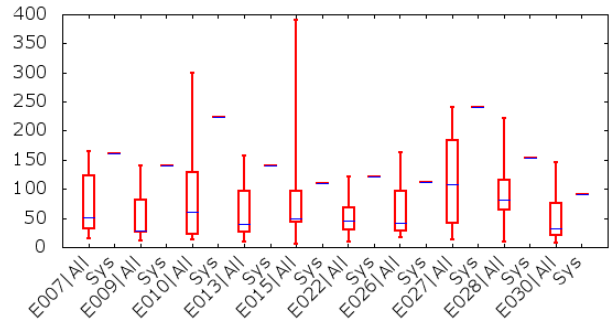

TRECVID 2013 Runs and Detailed Results
 Multimedia Event Recounting (MER)

Team : CERTH-ITI

Percent Accuracy
 (Left: Across all events)
 (Right: Per event)

Percent Recounting Review
 Time

Mean Observation Text Score