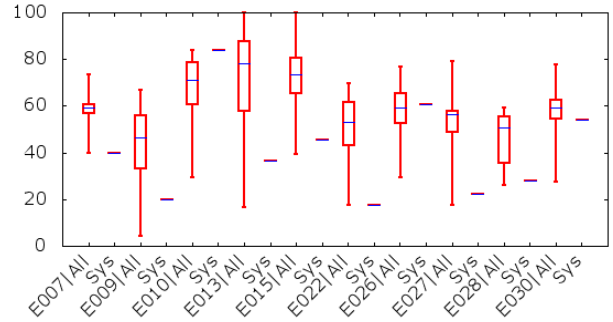

TRECVID 2013 Runs and Detailed Results
 Multimedia Event Recounting (MER)

Team : CERTH-ITI

Percent Accuracy
 (Left: Across all events)
 (Right: Per event)

Percent Recounting Review
 Time

Mean Observation Text Score