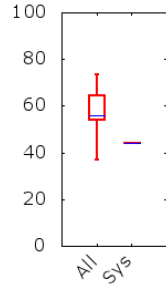

TRECVID 2013 Runs and Detailed Results
 Multimedia Event Recounting (MER)

Team : CERTH-ITI

Percent Accuracy
 (Left: Across all events)
 (Right: Per event)

Percent Recounting Review
 Time

Mean Observation Text Score