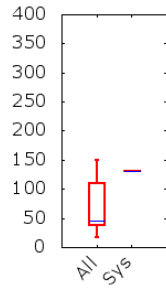

TRECVID 2013 Runs and Detailed Results
 Multimedia Event Recounting (MER)

Team : CERTH-ITI

Percent Accuracy
 (Left: Across all events)
 (Right: Per event)

Percent Recounting Review
 Time

Mean Observation Text Score