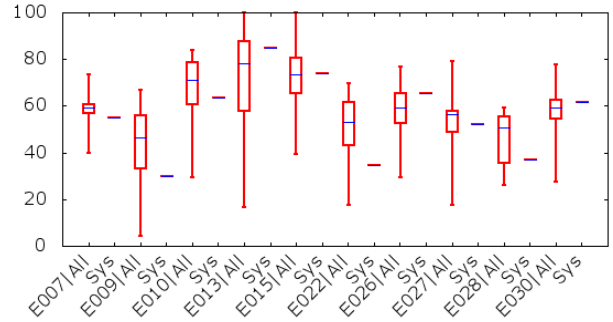

TRECVID 2013 Runs and Detailed Results  
Multimedia Event Recounting (MER)

Team : CMU

Percent Accuracy  
(Left: Across all events)  
(Right: Per event)

Percent Recounting Review  
Time

Mean Observation Text Score