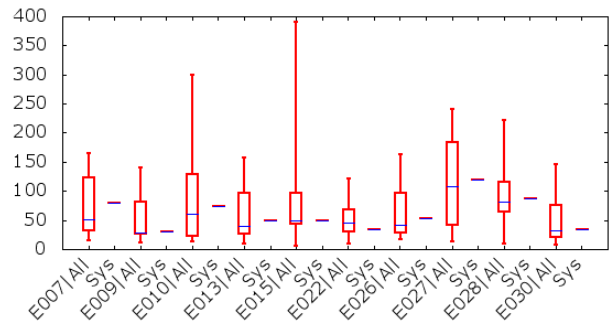

TRECVID 2013 Runs and Detailed Results  
Multimedia Event Recounting (MER)

Team : CMU

Percent Accuracy  
(Left: Across all events)  
(Right: Per event)

Percent Recounting Review  
Time

Mean Observation Text Score