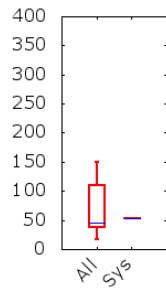

TRECVID 2013 Runs and Detailed Results  
Multimedia Event Recounting (MER)

Team : CMU

Percent Accuracy  
(Left: Across all events)  
(Right: Per event)

Percent Recounting Review  
Time

Mean Observation Text Score