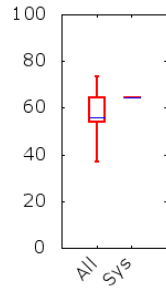

TRECVID 2013 Runs and Detailed Results
Multimedia Event Recounting (MER)

Team : PicSOM

Percent Accuracy
(Left: Across all events)
(Right: Per event)

Percent Recounting Review
Time

Mean Observation Text Score