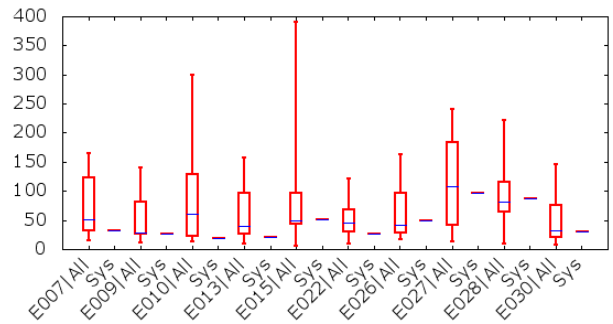

TRECVID 2013 Runs and Detailed Results
Multimedia Event Recounting (MER)

Team : PicSOM

Percent Accuracy
(Left: Across all events)
(Right: Per event)

Percent Recounting Review
Time

Mean Observation Text Score

Not Evaluated (All observation texts were identical)