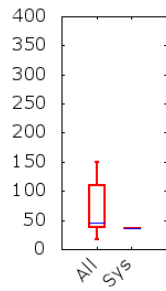

TRECVID 2013 Runs and Detailed Results
Multimedia Event Recounting (MER)

Team : PicSOM

Percent Accuracy
(Left: Across all events)
(Right: Per event)

Percent Recounting Review
Time

Mean Observation Text Score