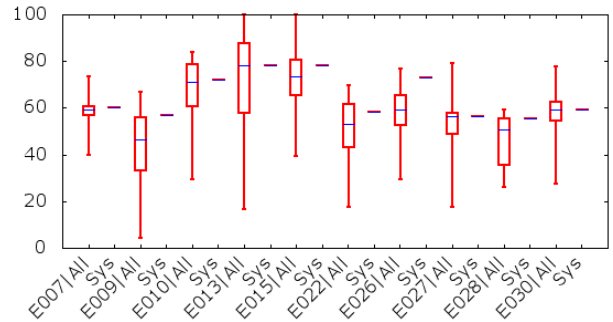

TRECVID 2013 Runs and Detailed Results
Multimedia Event Recounting (MER)

Team : PicSOM

Percent Accuracy
(Left: Across all events)
(Right: Per event)

Percent Recounting Review
Time

Mean Observation Text Score

Not Evaluated (All observation texts were identical)