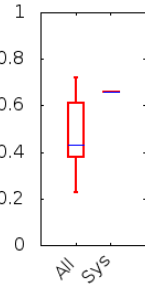

System ID : vireo

Evaluation Set

Fraction of recountings
 matched to correct **Event**
 (Left: Across all events)
 (Right: Per event)

Fraction of recountings
 matched to correct **Clip**

Progress Set

Fraction of recountings
 matched to correct **Event**

Fraction of recountings
 matched to correct **Clip**