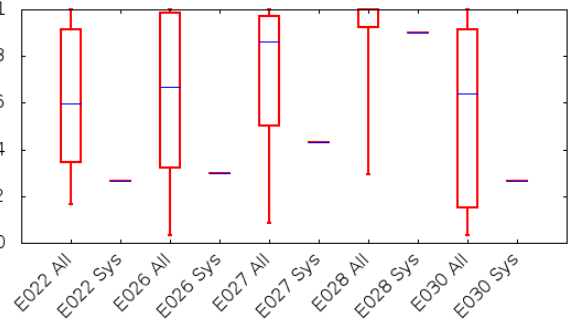

System ID : vireo

Evaluation Set

Fraction of recountings
 matched to correct **Event**
 (Left: Across all events)
 (Right: Per event)

Fraction of recountings
 matched to correct **Clip**

Progress Set

Fraction of recountings
 matched to correct **Event**

Fraction of recountings
 matched to correct **Clip**