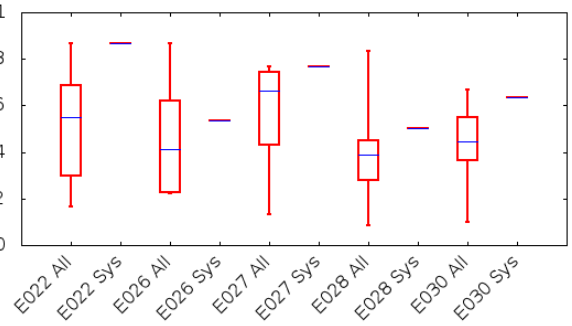

System ID : vireo

Evaluation Set

Fraction of recountings
 matched to correct **Event**
 (Left: Across all events)
 (Right: Per event)

Fraction of recountings
 matched to correct **Clip**

Progress Set

Fraction of recountings
 matched to correct **Event**

Fraction of recountings
 matched to correct **Clip**