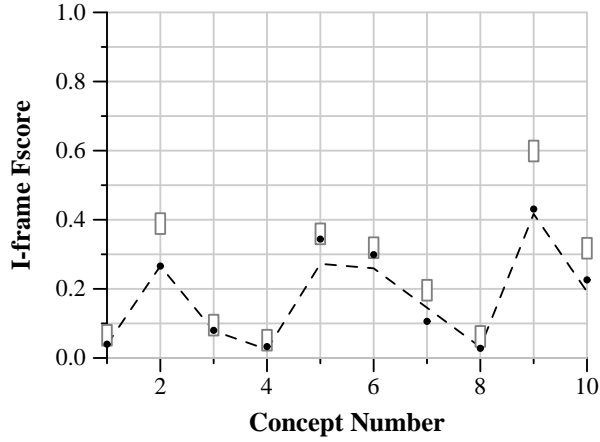

TRECVID 2013: Concept Localization results

Run ID: A_UniversityOfAmsterdam4-Snow.loc.txt_4
Processing type: Automatic
Training type: A
Priority: 4

Run score (dot) versus median (---) versus best (box) by concept