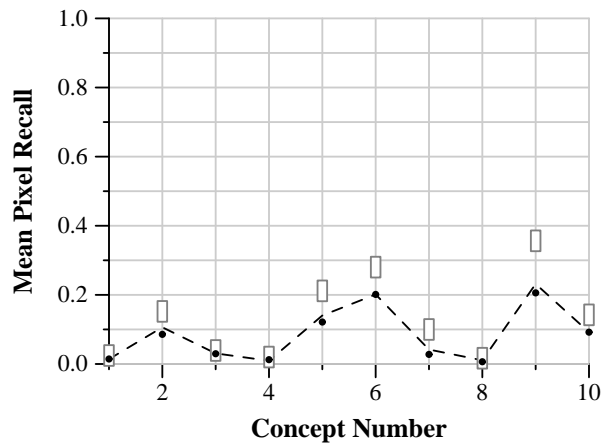

TRECVID 2013: Concept Localization results

Run ID: A_UniversityOfAmsterdam4-Snow.loc.txt_4
Processing type: Automatic
Training type: A
Priority: 4

Run score (dot) versus median (---) versus best (box) by concept