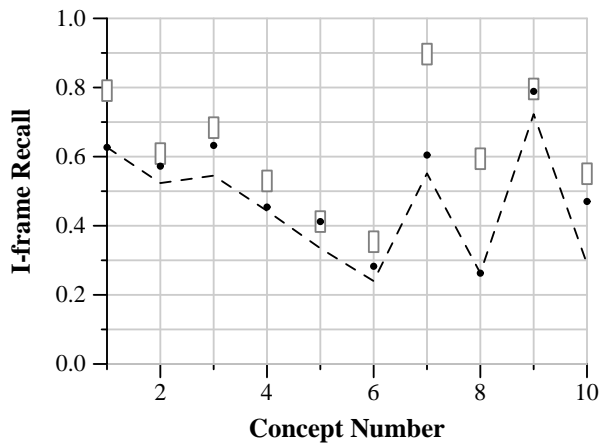

TRECVID 2013: Concept Localization results

Run ID: A_UniversityOfAmsterdam4-Snow.loc.txt_4
Processing type: Automatic
Training type: A
Priority: 4

Run score (dot) versus median (---) versus best (box) by concept