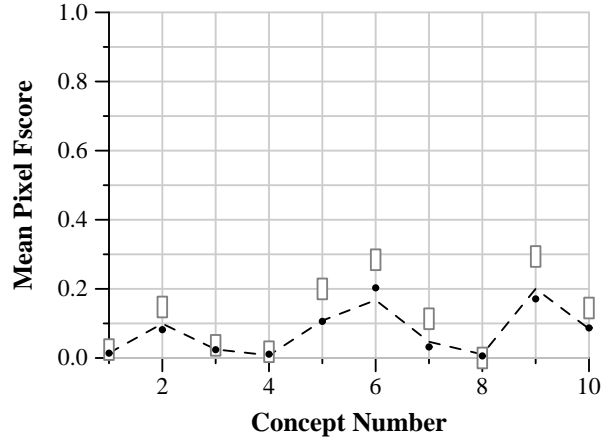

TRECVID 2013: Concept Localization results

Run ID: A_UniversityOfAmsterdam4-Snow.loc.txt_4
Processing type: Automatic
Training type: A
Priority: 4

Run score (dot) versus median (---) versus best (box) by concept