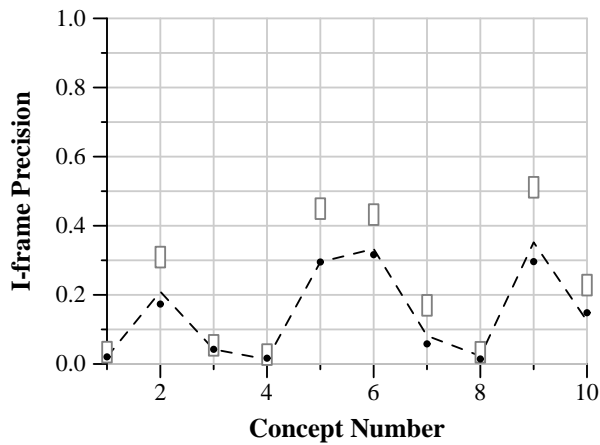

TRECVID 2013: Concept Localization results

Run ID: A_UniversityOfAmsterdam4-Snow.loc.txt_4
Processing type: Automatic
Training type: A
Priority: 4

Run score (dot) versus median (---) versus best (box) by concept