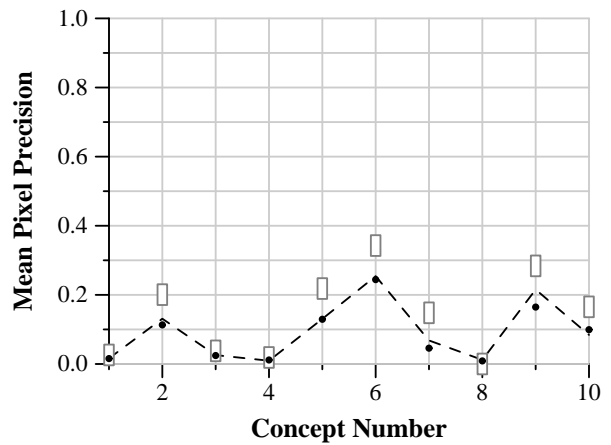

TRECVID 2013: Concept Localization results

Run ID: A_UniversityOfAmsterdam4-Snow.loc.txt_4
Processing type: Automatic
Training type: A
Priority: 4

Run score (dot) versus median (---) versus best (box) by concept