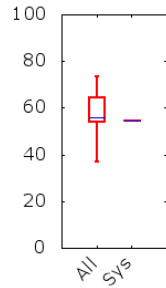

TRECVID 2013 Runs and Detailed Results
 Multimedia Event Recounting (MER)

Team : IBM-Columbia

Percent Accuracy
 (Left: Across all events)
 (Right: Per event)

Percent Recounting Review
 Time

Mean Observation Text Score