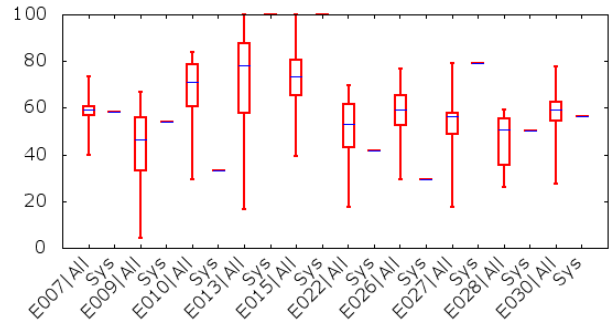

TRECVID 2013 Runs and Detailed Results
 Multimedia Event Recounting (MER)

Team : IBM-Columbia

Percent Accuracy
 (Left: Across all events)
 (Right: Per event)

Percent Recounting Review
 Time

Mean Observation Text Score