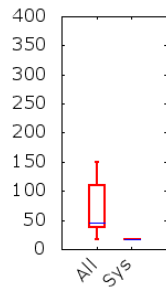

TRECVID 2013 Runs and Detailed Results
 Multimedia Event Recounting (MER)

Team : IBM-Columbia

Percent Accuracy
 (Left: Across all events)
 (Right: Per event)

Percent Recounting Review
 Time

Mean Observation Text Score