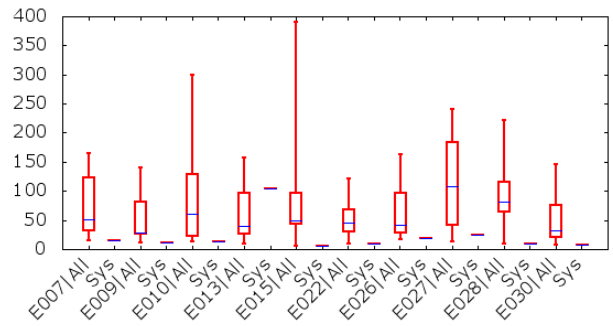

TRECVID 2013 Runs and Detailed Results
 Multimedia Event Recounting (MER)

Team : IBM-Columbia

Percent Accuracy
 (Left: Across all events)
 (Right: Per event)

Percent Recounting Review
 Time

Mean Observation Text Score