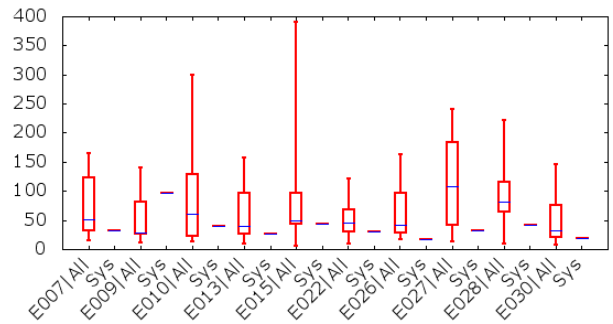

TRECVID 2013 Runs and Detailed Results
 Multimedia Event Recounting (MER)

Team : AXES

Percent Accuracy
 (Left: Across all events)
 (Right: Per event)

Percent Recounting Review
 Time

Mean Observation Text Score