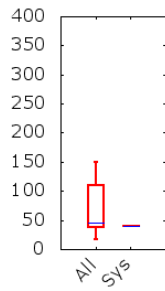

TRECVID 2013 Runs and Detailed Results
 Multimedia Event Recounting (MER)

Team : AXES

Percent Accuracy
 (Left: Across all events)
 (Right: Per event)

Percent Recounting Review
 Time

Mean Observation Text Score