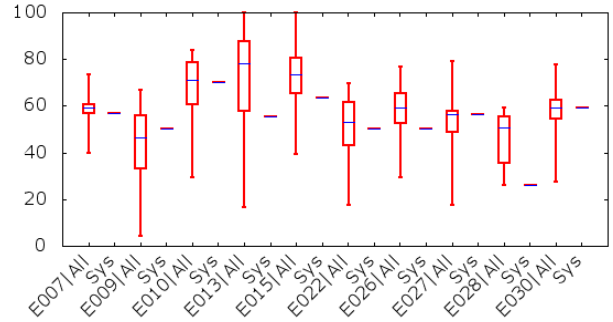

TRECVID 2013 Runs and Detailed Results
 Multimedia Event Recounting (MER)

Team : AXES

Percent Accuracy
 (Left: Across all events)
 (Right: Per event)

Percent Recounting Review
 Time

Mean Observation Text Score