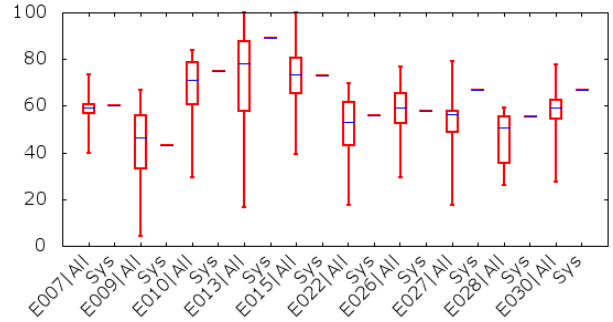

TRECVID 2013 Runs and Detailed Results  
Multimedia Event Recounting (MER)

Team : Sesame

Percent Accuracy  
(Left: Across all events)  
(Right: Per event)

Percent Recounting Review  
Time

Mean Observation Text Score