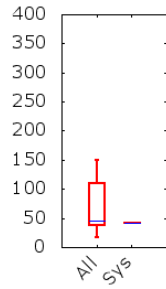

TRECVID 2013 Runs and Detailed Results  
Multimedia Event Recounting (MER)

Team : Sesame

Percent Accuracy  
(Left: Across all events)  
(Right: Per event)

Percent Recounting Review  
Time

Mean Observation Text Score