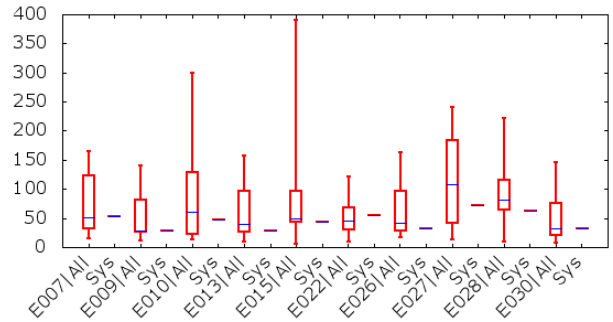

TRECVID 2013 Runs and Detailed Results  
Multimedia Event Recounting (MER)

Team : Sesame

Percent Accuracy  
(Left: Across all events)  
(Right: Per event)

Percent Recounting Review  
Time

Mean Observation Text Score