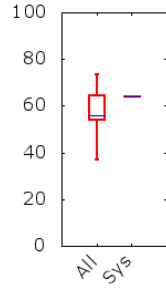

TRECVID 2013 Runs and Detailed Results  
Multimedia Event Recounting (MER)

Team : Sesame

Percent Accuracy  
(Left: Across all events)  
(Right: Per event)

Percent Recounting Review  
Time

Mean Observation Text Score